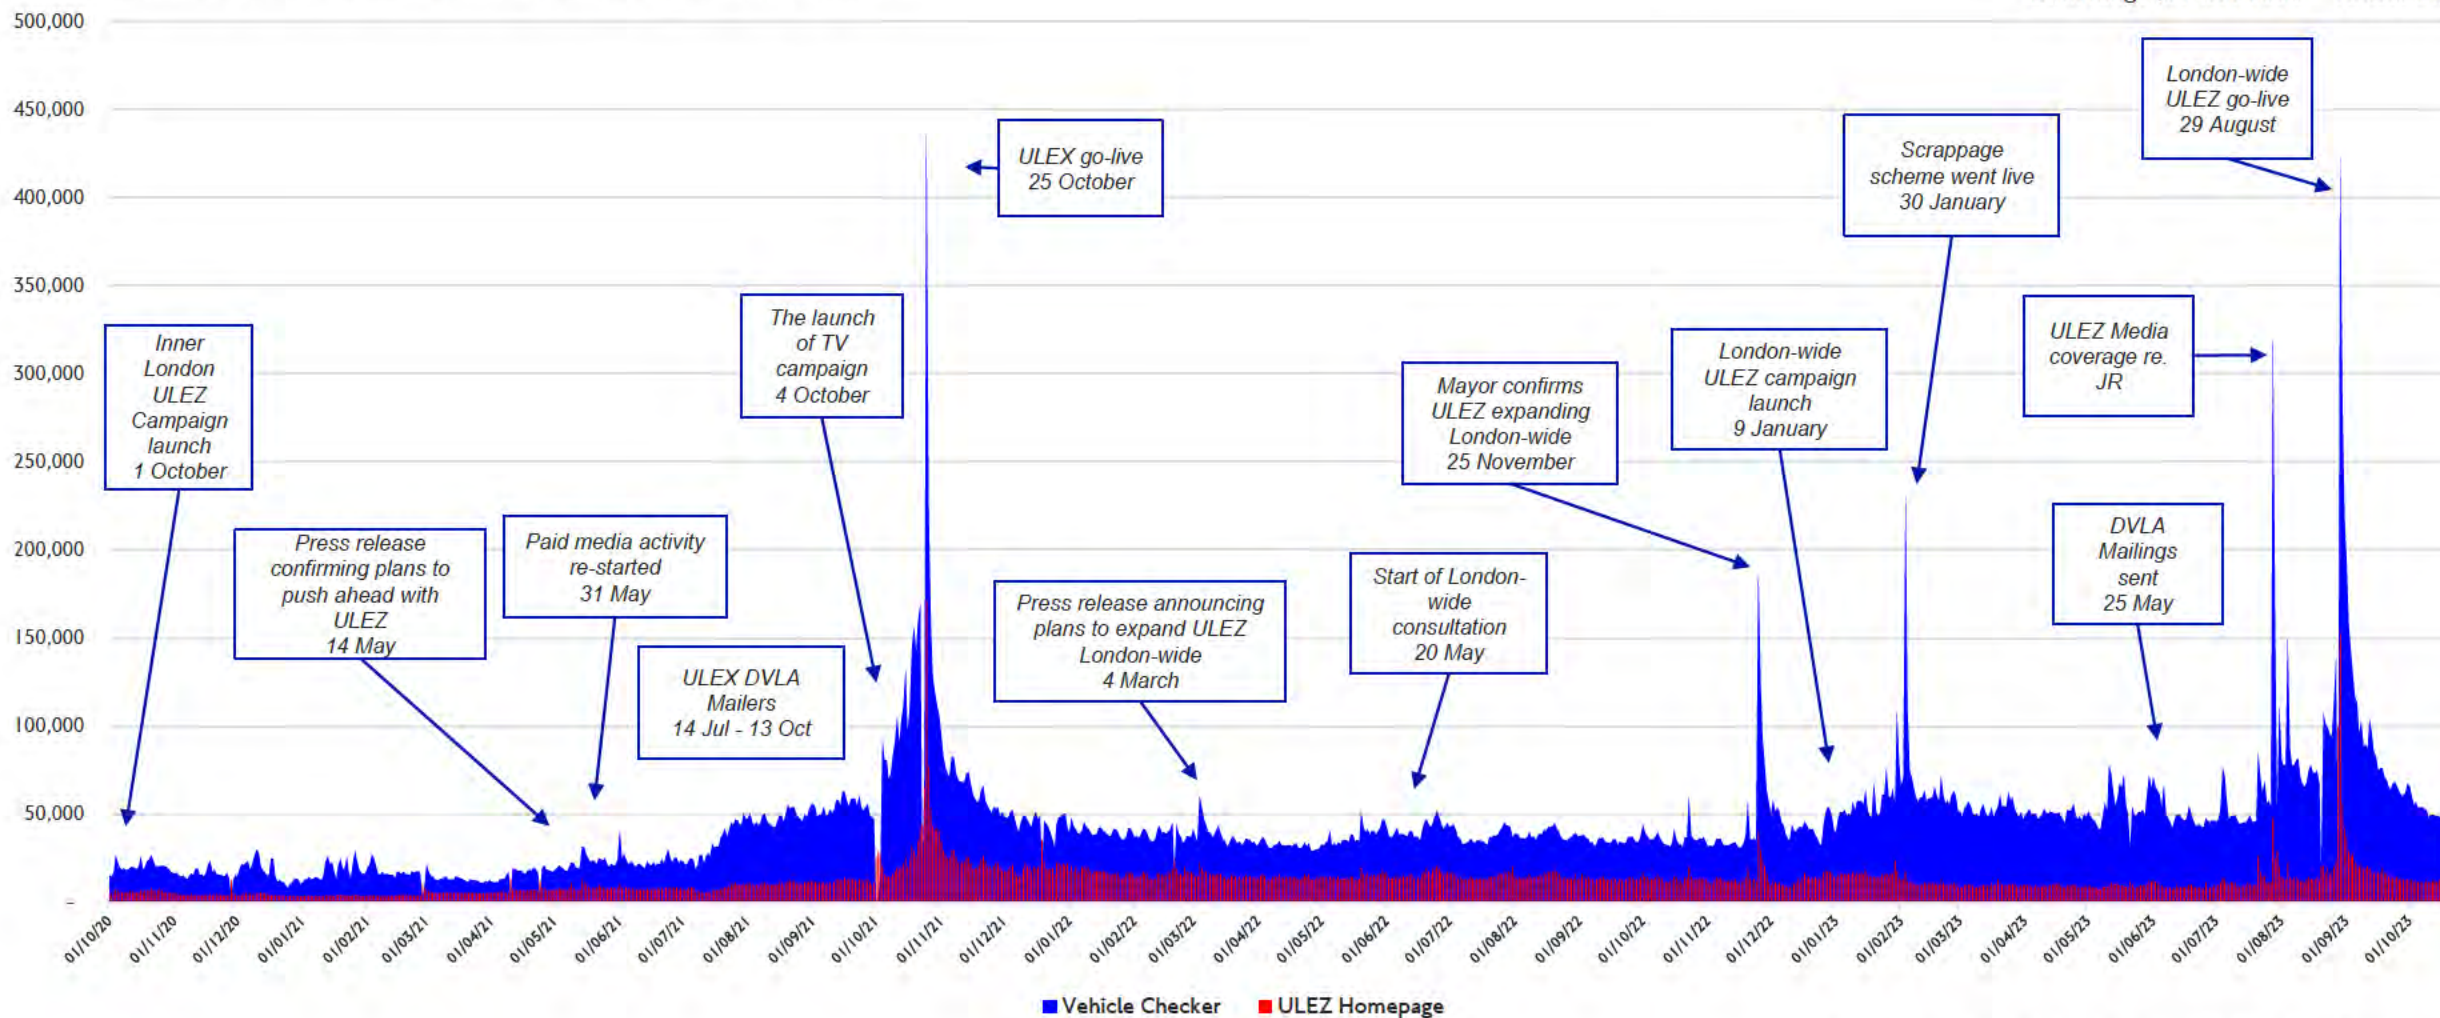

Page	Total Page Views*	Total Unique Visits*
Check your Vehicle	20,886,647	10,599,452
ULEZ 2023 Campaign page	2,244,372	1,672,095

*Data range (25 Nov 2022 – 18 Oct 2023)

- Since 25 Nov there have been 20.9m page views and 10.6m unique visitors to the Vehicle Checker. There have been an additional 337k page views and 162k unique visits since last week's update on 12 October. We are achieving an average of 64k daily page views and 32k daily unique visitors.

*Page views - count the number of times the VC page is viewed;

Unique visits - count a person who has visited the VC at least once and is counted only once in the reporting period.

2 Vehicle Checker summary from 1 Oct '20

Page	Total Page Views*	Total Unique Visits*
Check your Vehicle	48,900,195	25,139,830
ULEZ Homepage	14,008,197	8,808,882

*Data range (01 Oct 2020 – 18 Oct 2023)

From 1 Oct 2020 Vehicle Checker Vs. ULEZ Web Page Views