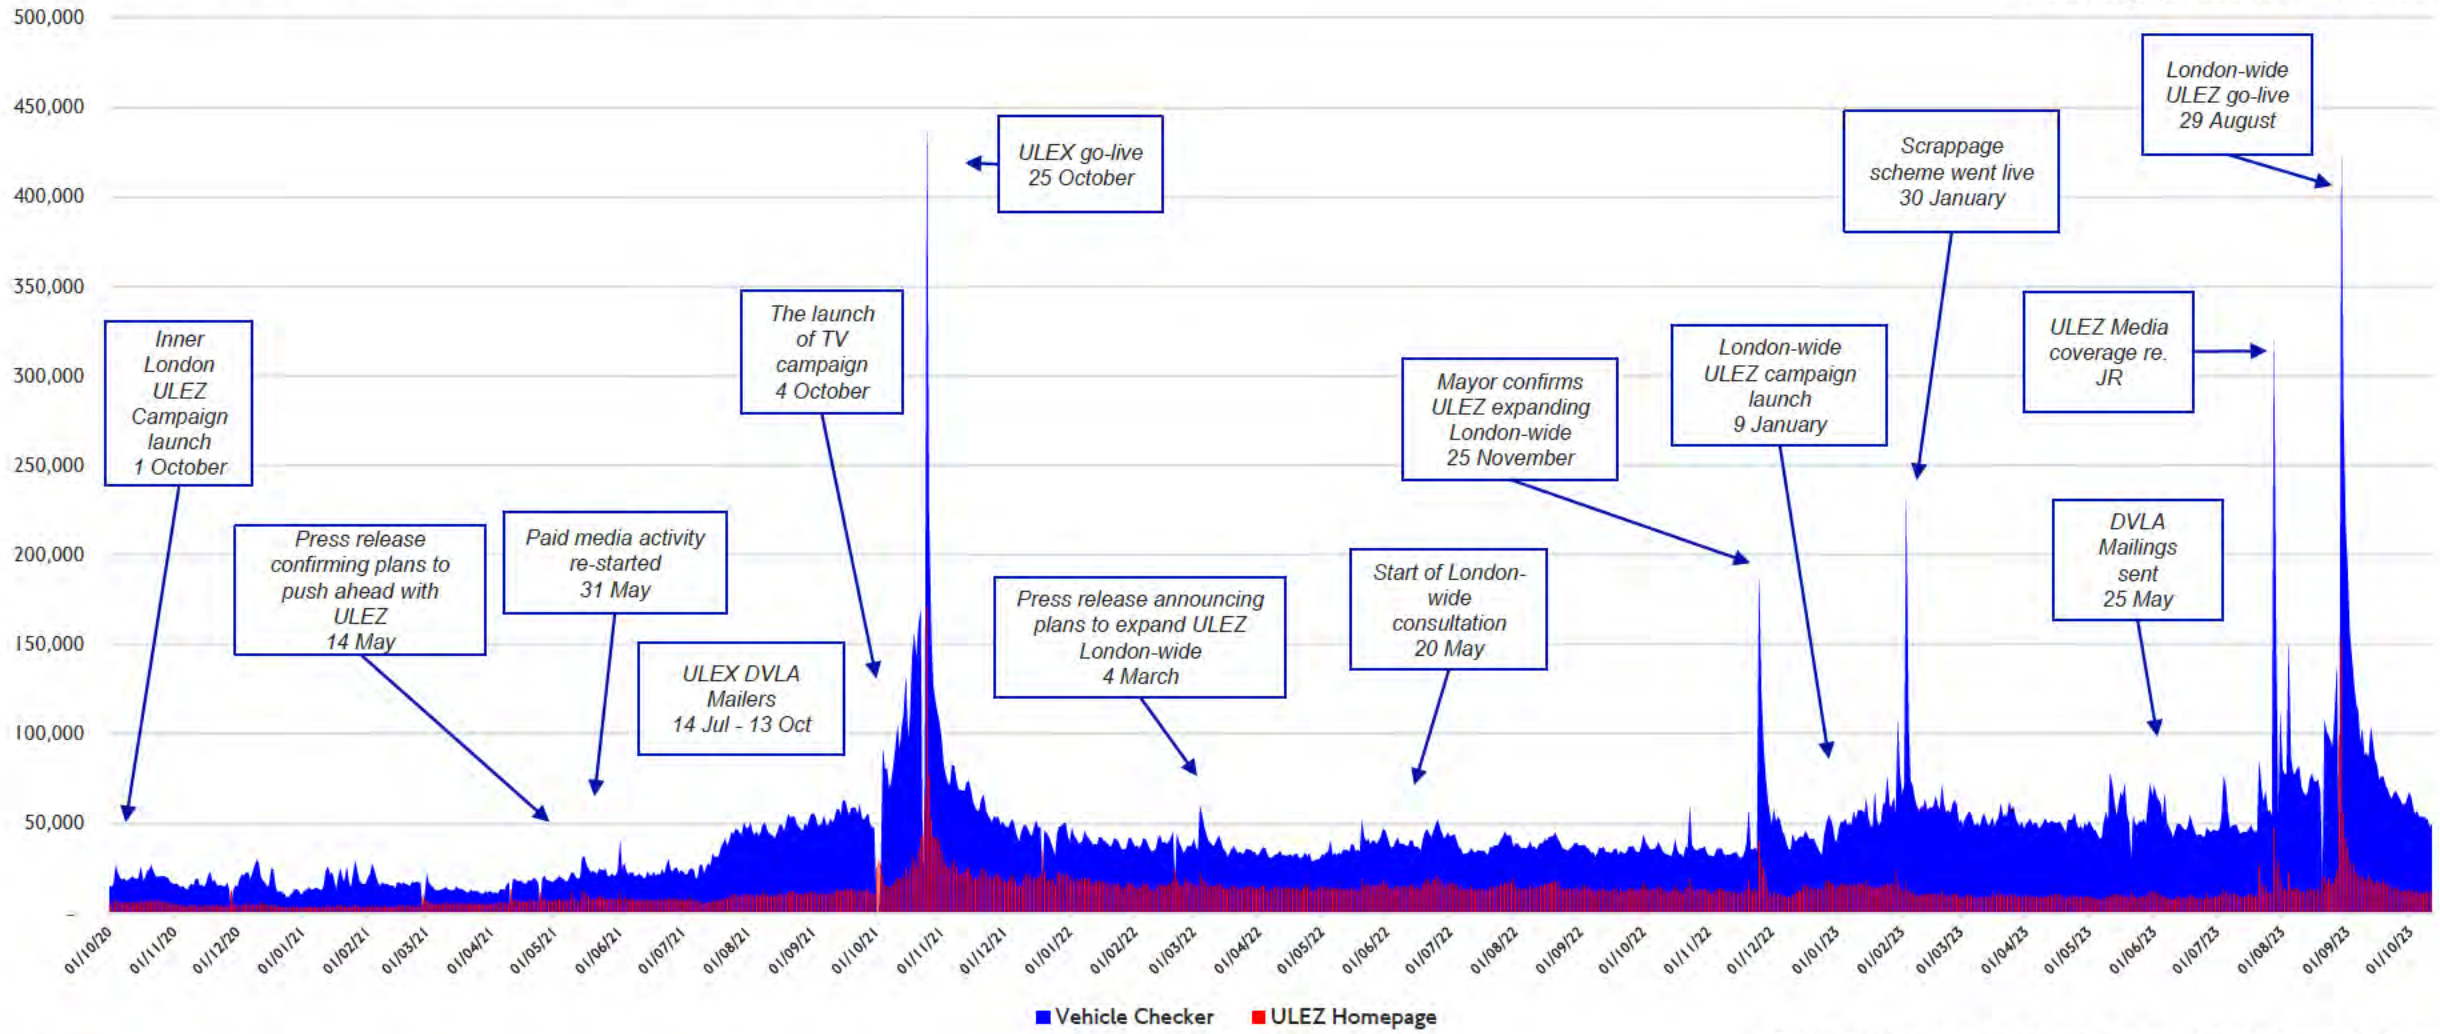

2 Vehicle Checker summary from 1 Oct '20

Page	Total Page Views*	Total Unique Visits*
Check your Vehicle	48,562,927	24,956,336
ULEZ Homepage	13,929,074	8,749,865

*Data range (01 Oct 2020 – 11 Oct 2023)

From 1 Oct 2020 Vehicle Checker Vs. ULEZ Web Page Views

*Page views - count the number of times the VC page is viewed;

Unique visits - count a person who has visited the VC at least once and is counted only once in the reporting period.