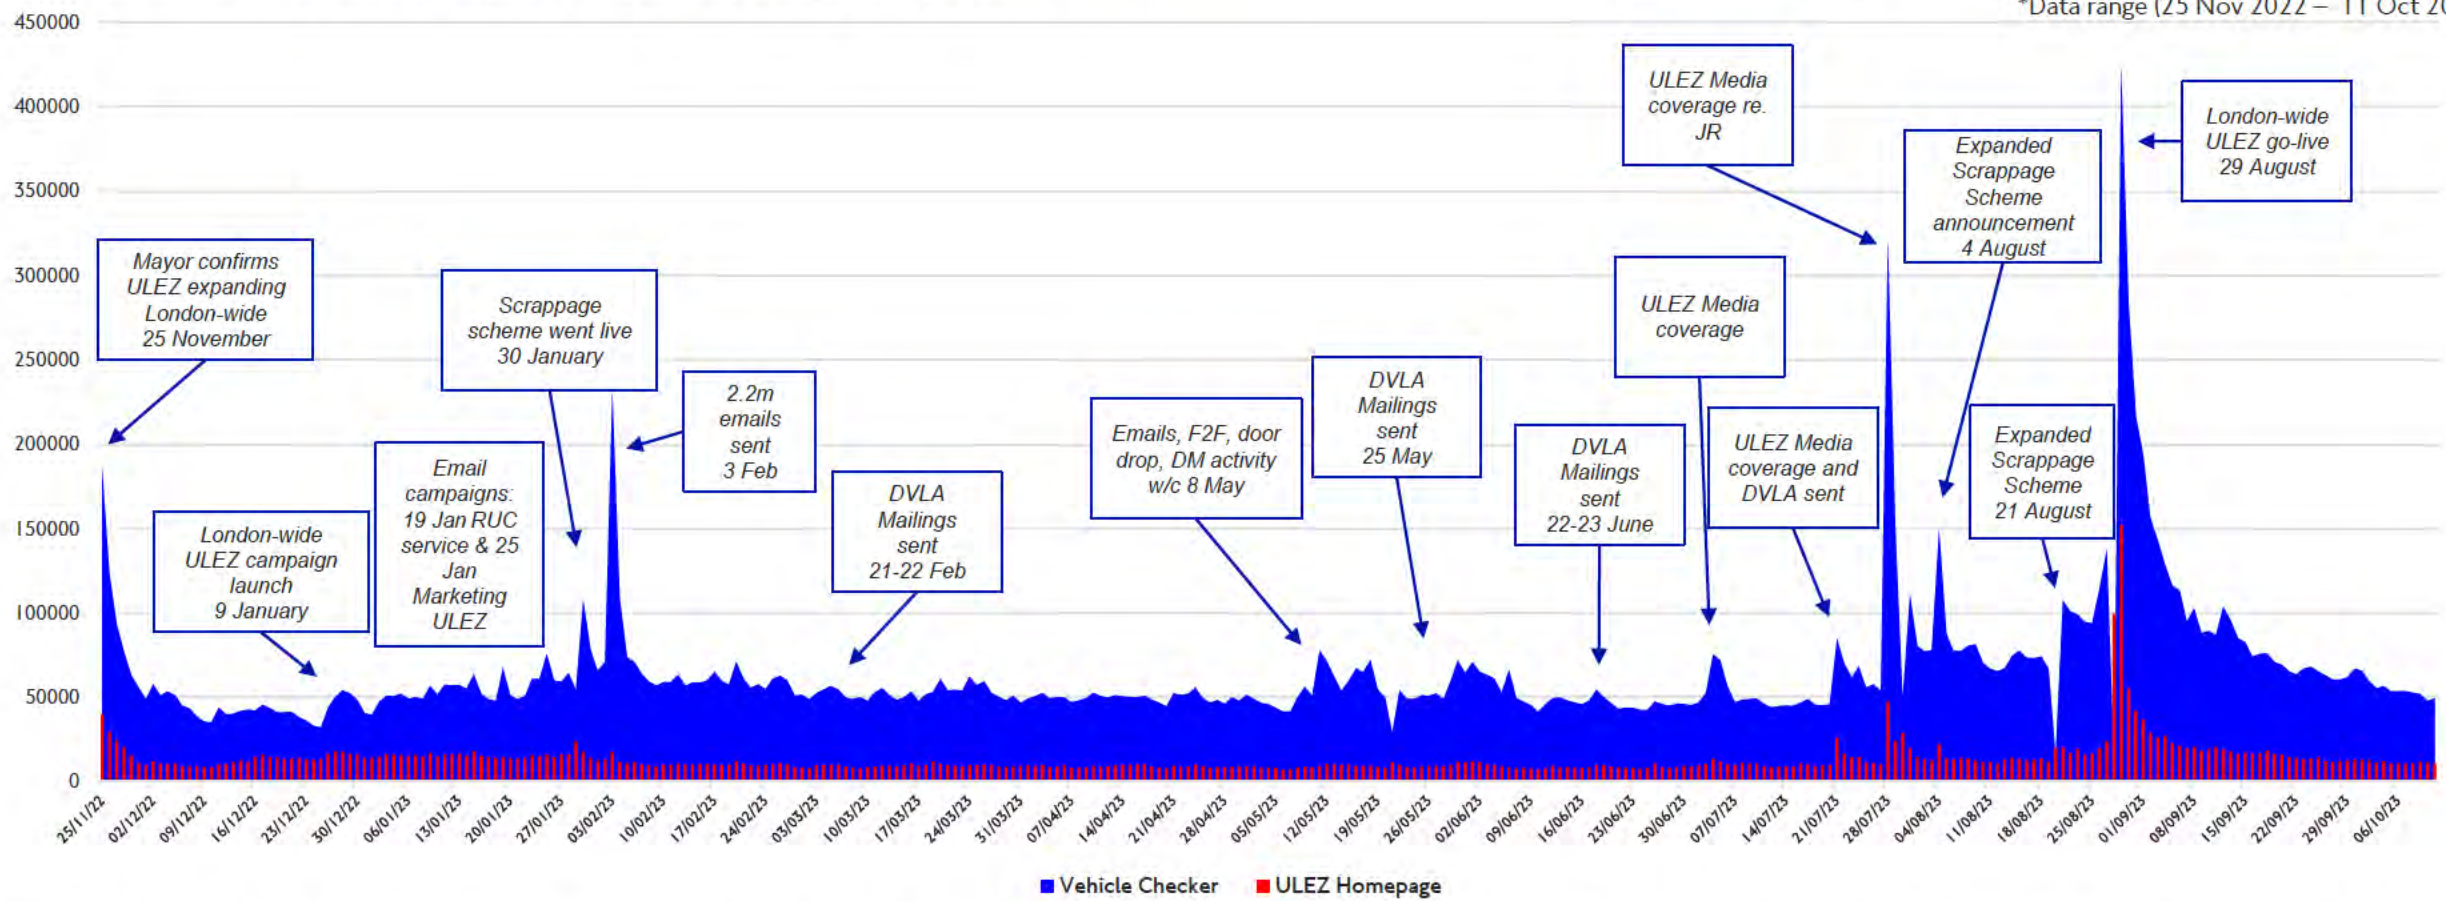

Page	Total Page Views*	Total Unique Visits*
Check your Vehicle	20,549,379	10,415,958
ULEZ 2023 Campaign page	2,234,017	1,663,283

*Data range (25 Nov 2022 – 11 Oct 2023)

- Since 25 Nov there have been 20.5m page views and 10.4m unique visitors to the Vehicle Checker. There have been an additional 363k page views and 173k unique visits since last week's update on 28 September. We are achieving an average of 64k daily page views and 32k daily unique visitors.