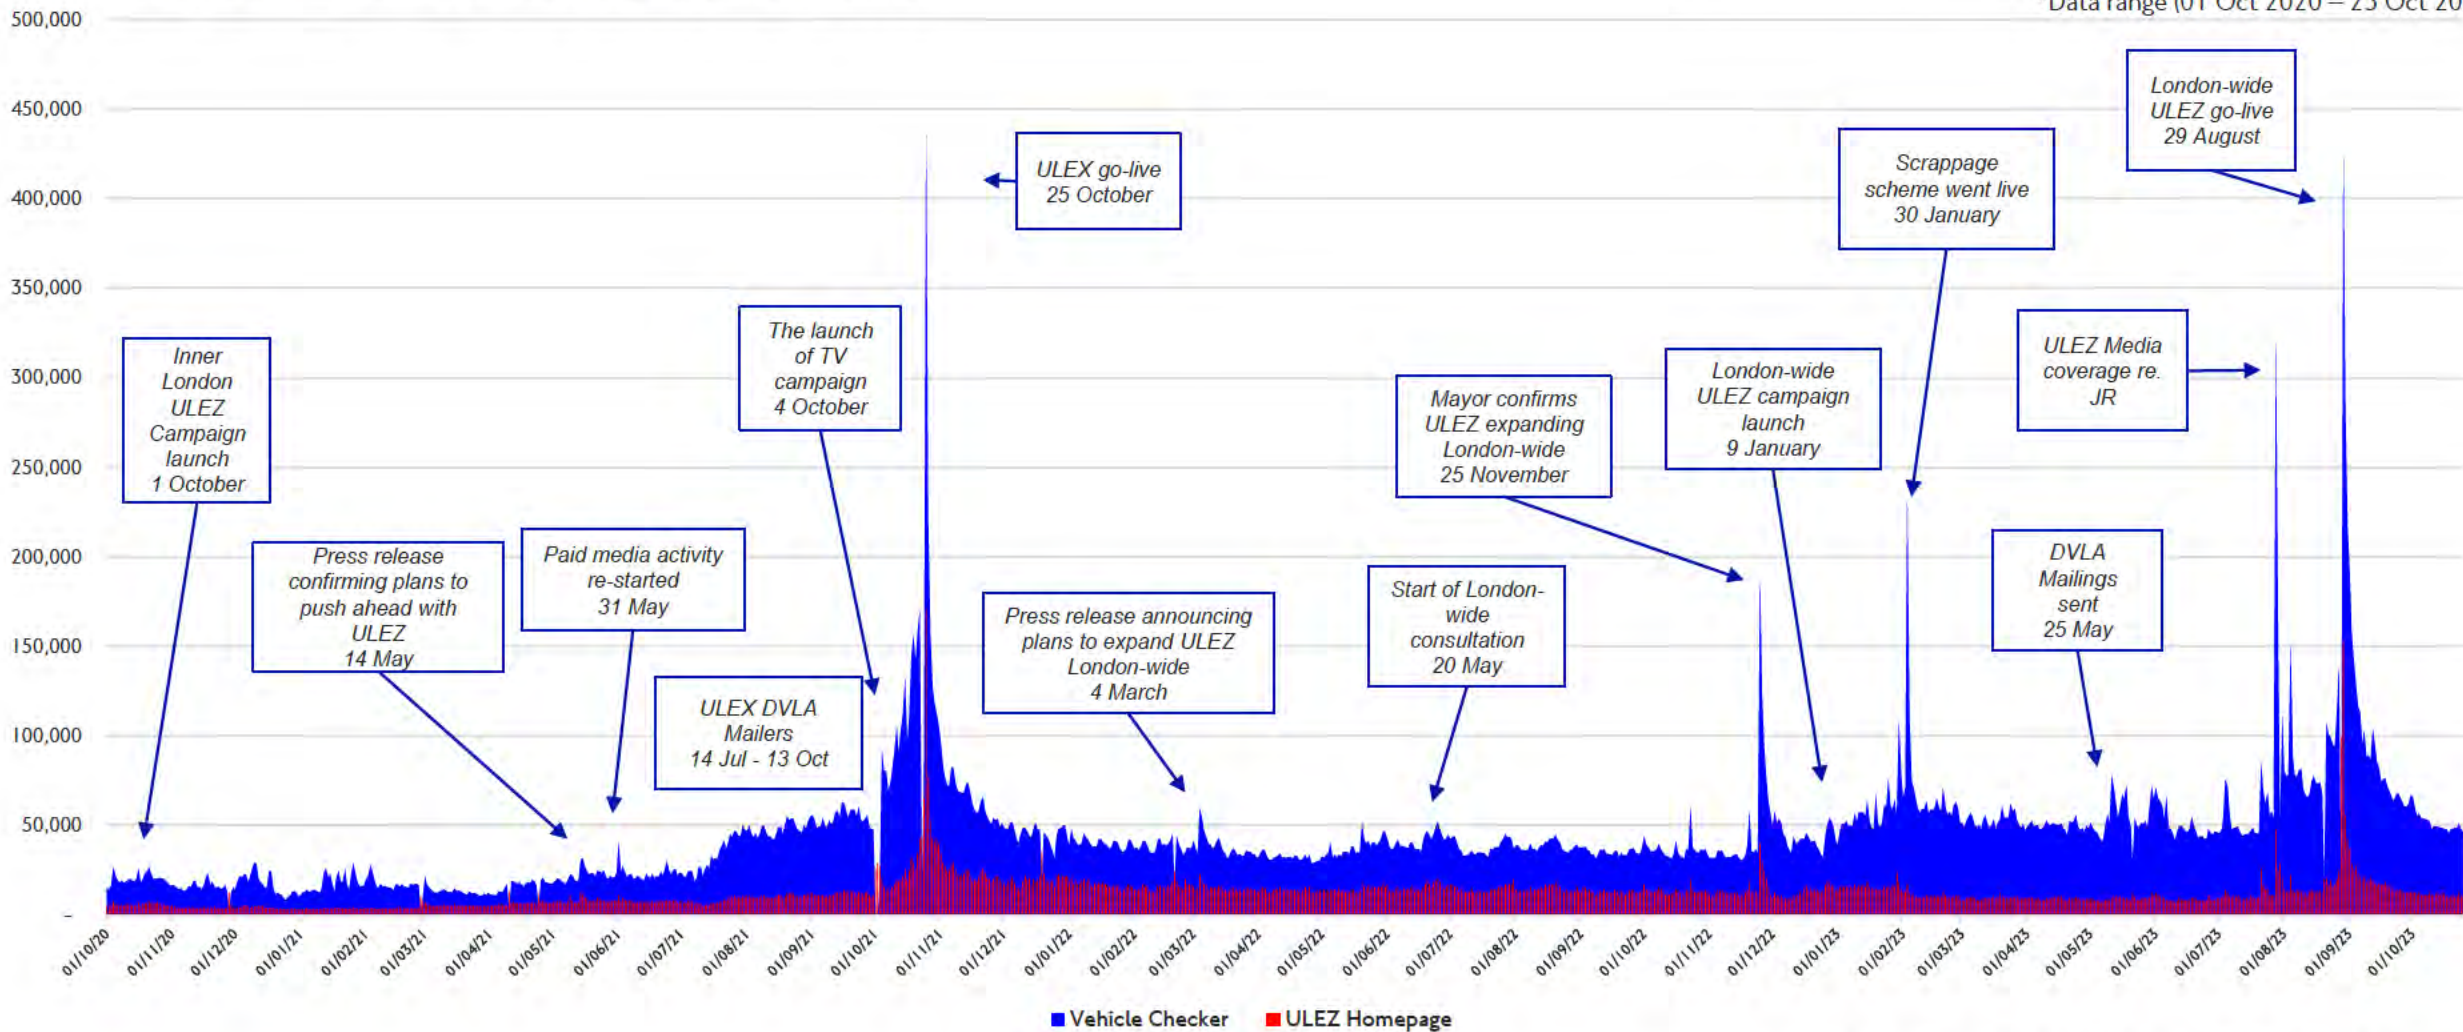

Page	Total Page Views*	Total Unique Visits*
Check your Vehicle	21,224,607	10,783,188
ULEZ 2023 Campaign page	2,255,125	1,681,195

*Data range (25 Nov 2022 – 25 Oct 2023)

- Since 25 Nov there have been 21.2m page views and 10.8m unique visitors to the Vehicle Checker. There have been an additional 338k page views and 163k unique visits since last week's update on 19 October. We are achieving an average of 63k daily page views and 32k daily unique visitors.

*Page views - count the number of times the VC page is viewed;

Unique visits - count a person who has visited the VC at least once and is counted only once in the reporting period.

Vehicle Checker summary from 1 Oct '20

Page	Total Page Views*	Total Unique Visits*
Check your Vehicle	49,238,155	25,323,566
ULEZ Homepage	14,084,652	8,866,850

*Data range (01 Oct 2020 – 25 Oct 2023)

From 1 Oct 2020 Vehicle Checker Vs. ULEZ Web Page Views