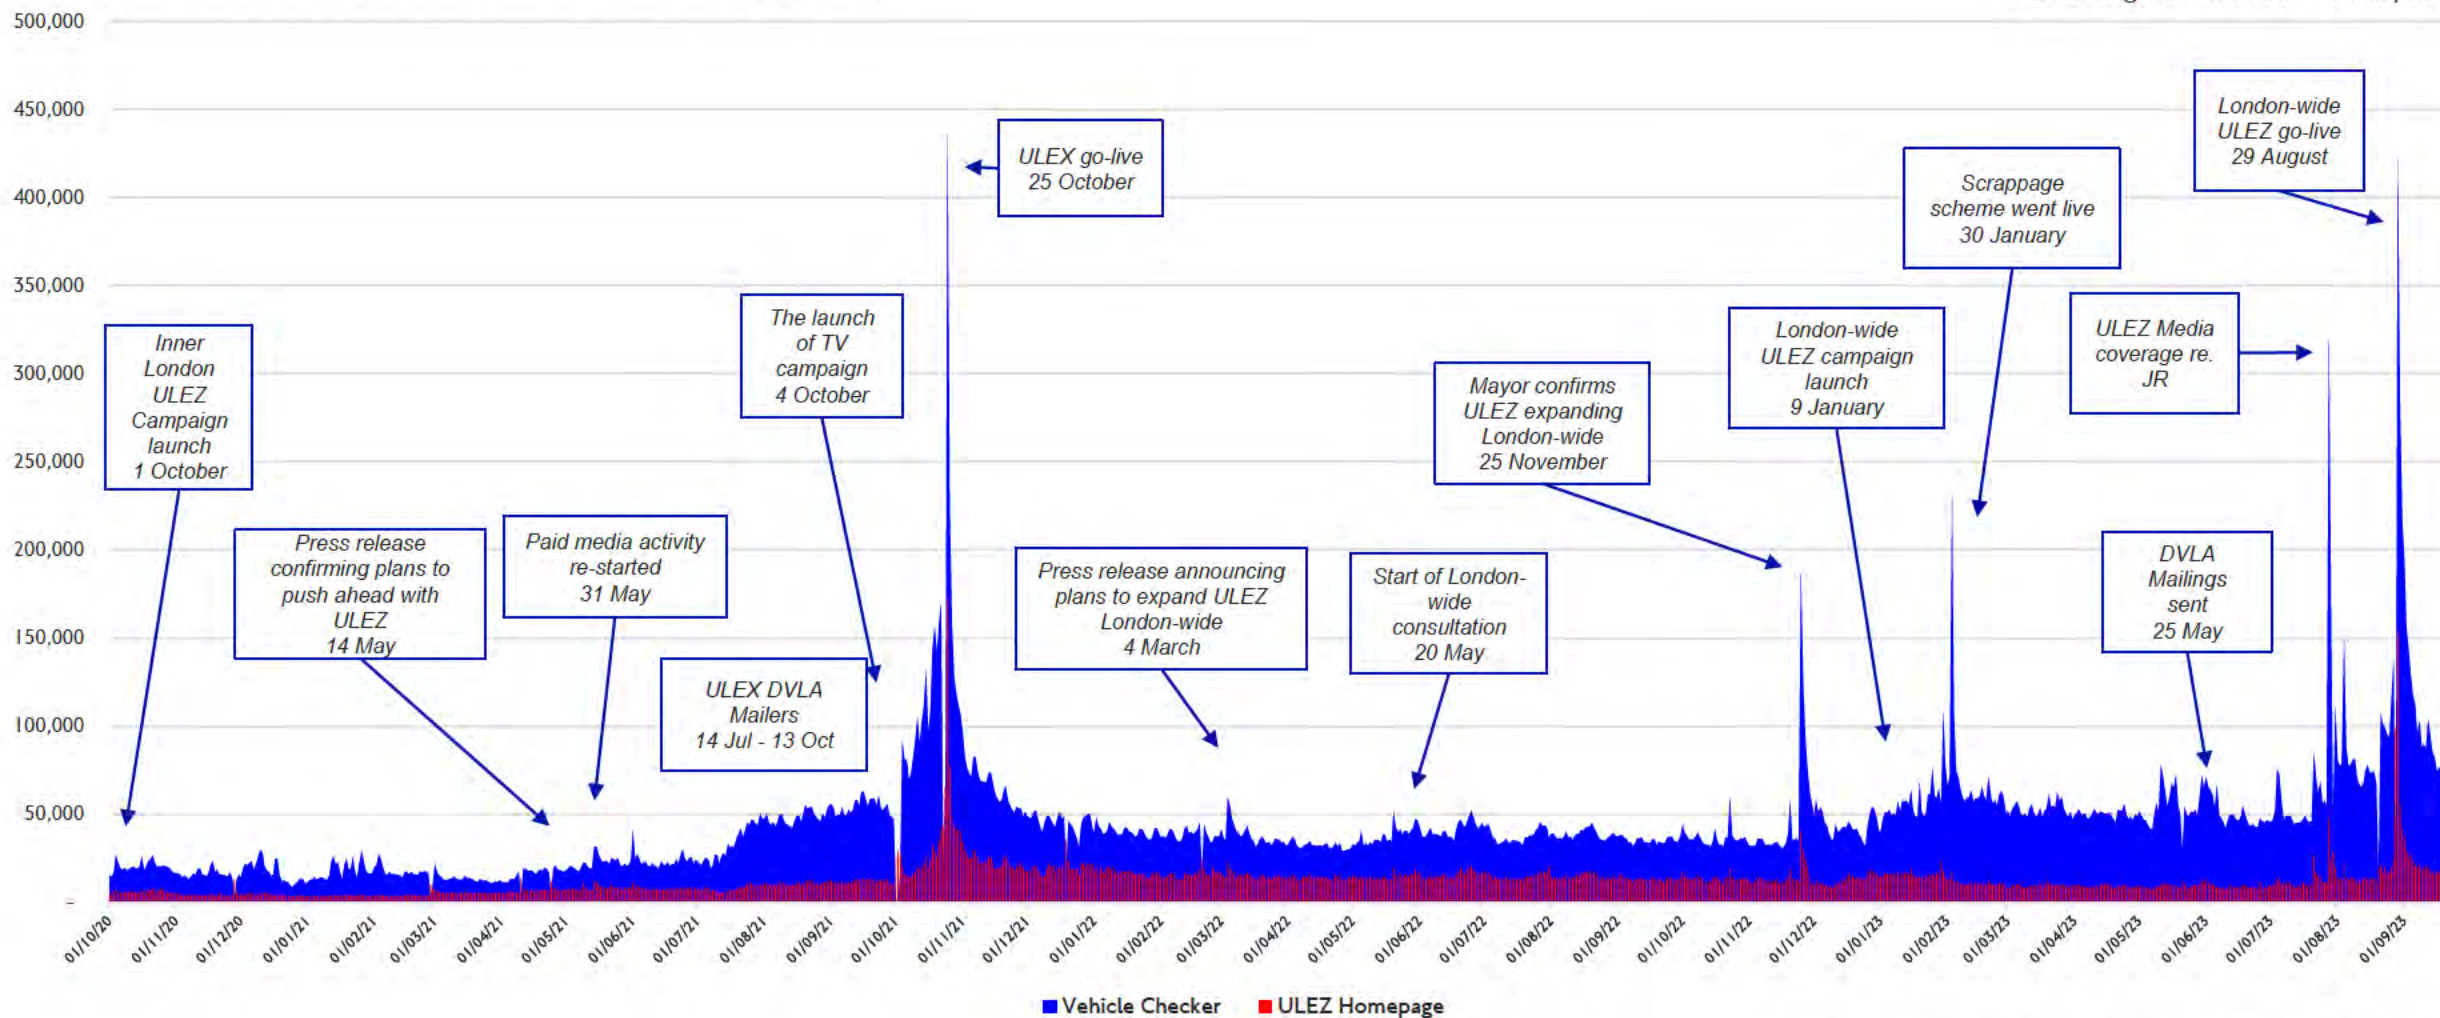

- Since 25 Nov there have been 19.3m page views and 9.7m unique visitors to the Vehicle Checker. There have been an additional 534k page views and 253k unique visits since last week's update on 14 September. We are achieving an average of 64k daily page views and 32k daily unique visitors.

*Page views - count the number of times the VC page is viewed;

Unique visits - count a person who has visited the VC at least once and is counted only once in the reporting period.

2 Vehicle Checker summary from 1 Oct '20

Page	Total Page Views*	Total Unique Visits*
Check your Vehicle	47,319,577	24,289,338
ULEZ Homepage	13,669,005	8,550,043

*Data range (01 Oct 2020 – 20 Sept 2023)

From 1 Oct 2020 Vehicle Checker Vs. ULEZ Web Page Views