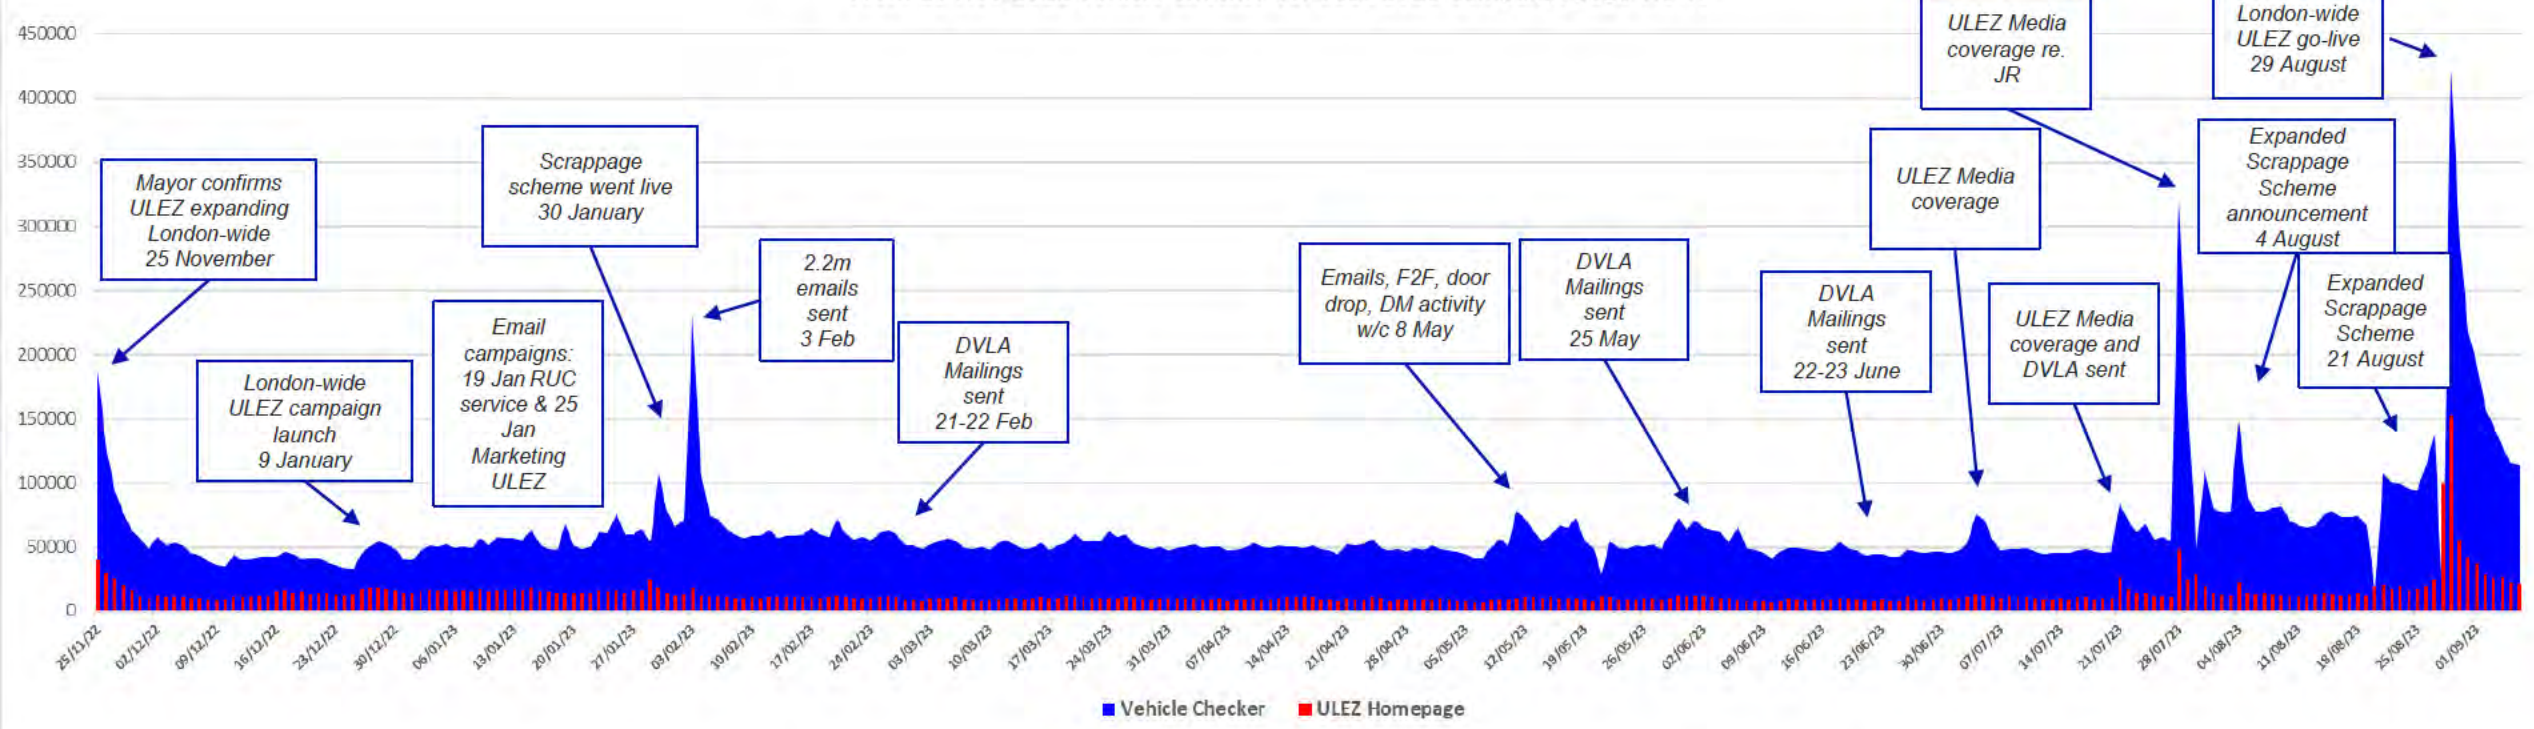

Vehicle Checker summary from 25 Nov '22

Page	Total Page Views*	Total Unique Visits*
Check your Vehicle	18,110,464	9,112,300
ULEZ 2023 Campaign page	2,135,088	1,581,285

*Data range (25 Nov 2022 – 6 Sept 2023)

From 25 Nov 2022 Vehicle Checker Vs. ULEZ 2023 Campaign page views

- Since 25 Nov there have been 18m page views and 9.1m unique visitors to the Vehicle Checker. There have been an additional 1m page views and 541k unique visits since last week's update on 31 August. We are now achieving an average of 63k daily page views and 32k daily unique visitors.
- We continue to see an uplift in vehicle checking since the launch of the expansion of the ULEZ across all London boroughs.

*Page views - count the number of times the VC page is viewed;

Unique visits - count a person who has visited the VC at least once and is counted only once in the reporting period.