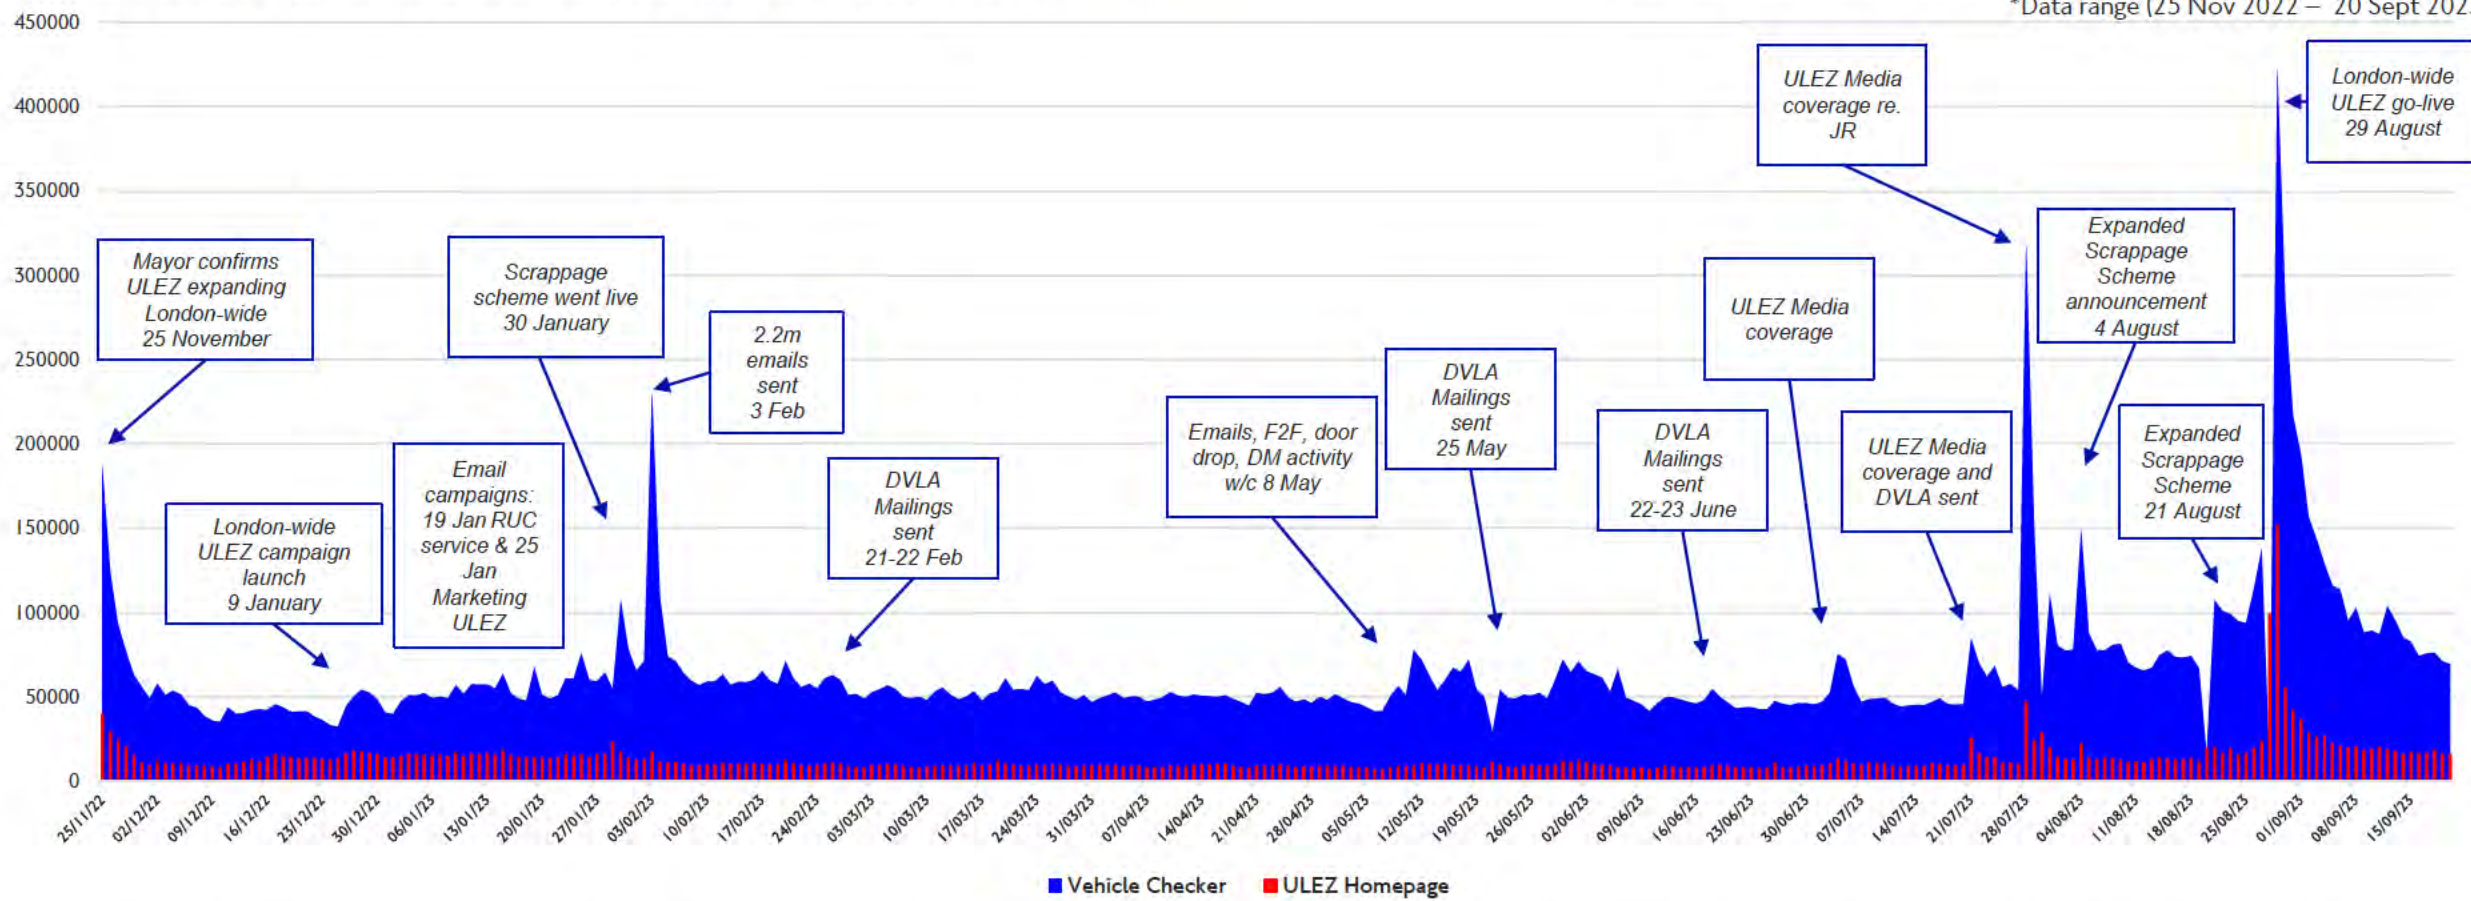

Page	Total Page Views*	Total Unique Visits*
Check your Vehicle	48,900,195	25,139,830
ULEZ Homepage	14,008,197	8,808,882

*Data range (01 Oct 2020 – 18 Oct 2023)

From 1 Oct 2020 Vehicle Checker Vs. ULEZ Web Page Views

*Page views - count the number of times the VC page is viewed;

Unique visits - count a person who has visited the VC at least once and is counted only once in the reporting period.

Vehicle Checker summary from 25 Nov '22

Page	Total Page Views*	Total Unique Visits*
Check your Vehicle	19,306,029	9,748,960
ULEZ 2023 Campaign page	2,190,935	1,626,978

*Data range (25 Nov 2022 – 20 Sept 2023)

From 25 Nov 2022 Vehicle Checker Vs. ULEZ 2023 Campaign page views