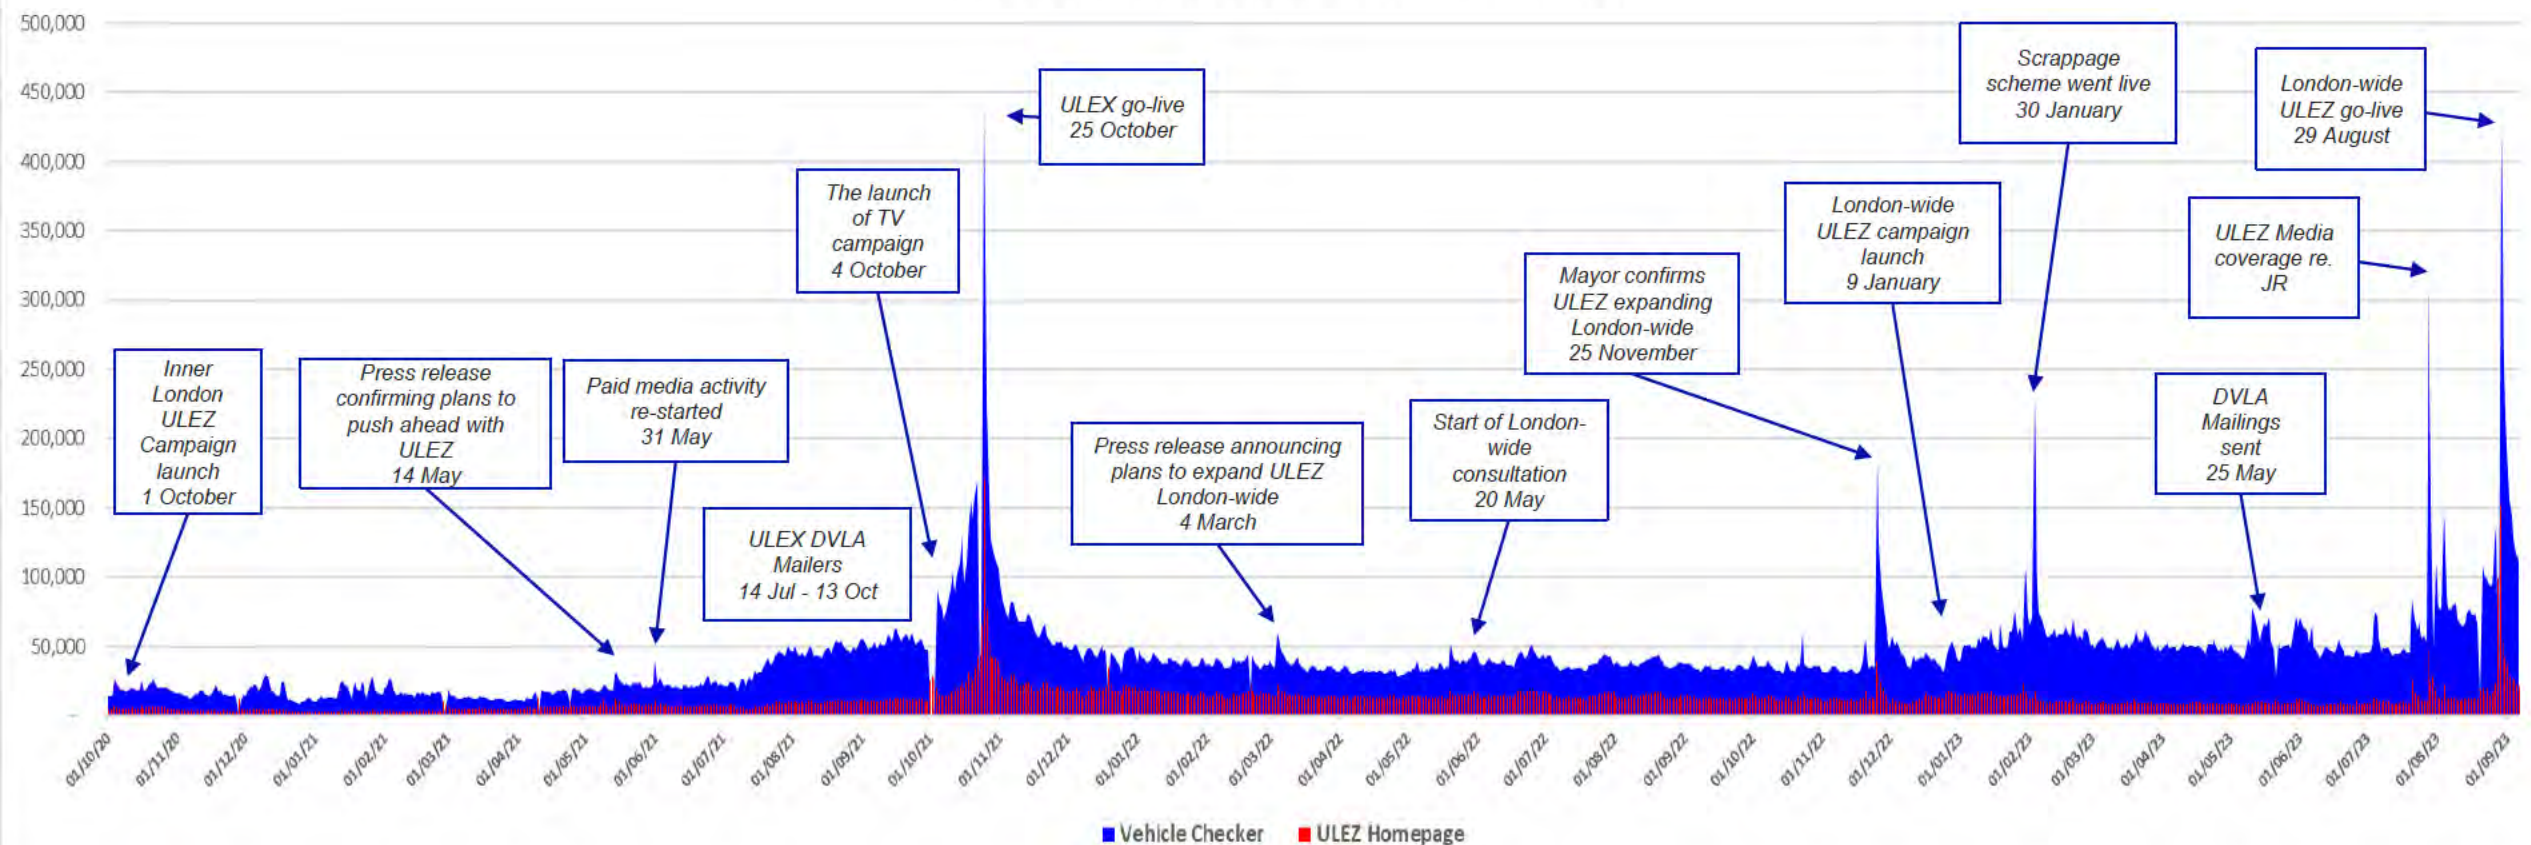

2 Vehicle Checker summary from 1 Oct '20

Page	Total Page Views*	Total Unique Visits*
Check your Vehicle	46,124,012	23,652,678
ULEZ Homepage	13,415,582	8,361,633

*Data range (01 Oct 2020 – 6 Sept 2023)

From 1 Oct 2020 Vehicle Checker Vs. ULEZ Web Page Views

*Page views - count the number of times the VC page is viewed;

Unique visits - count a person who has visited the VC at least once and is counted only once in the reporting period.