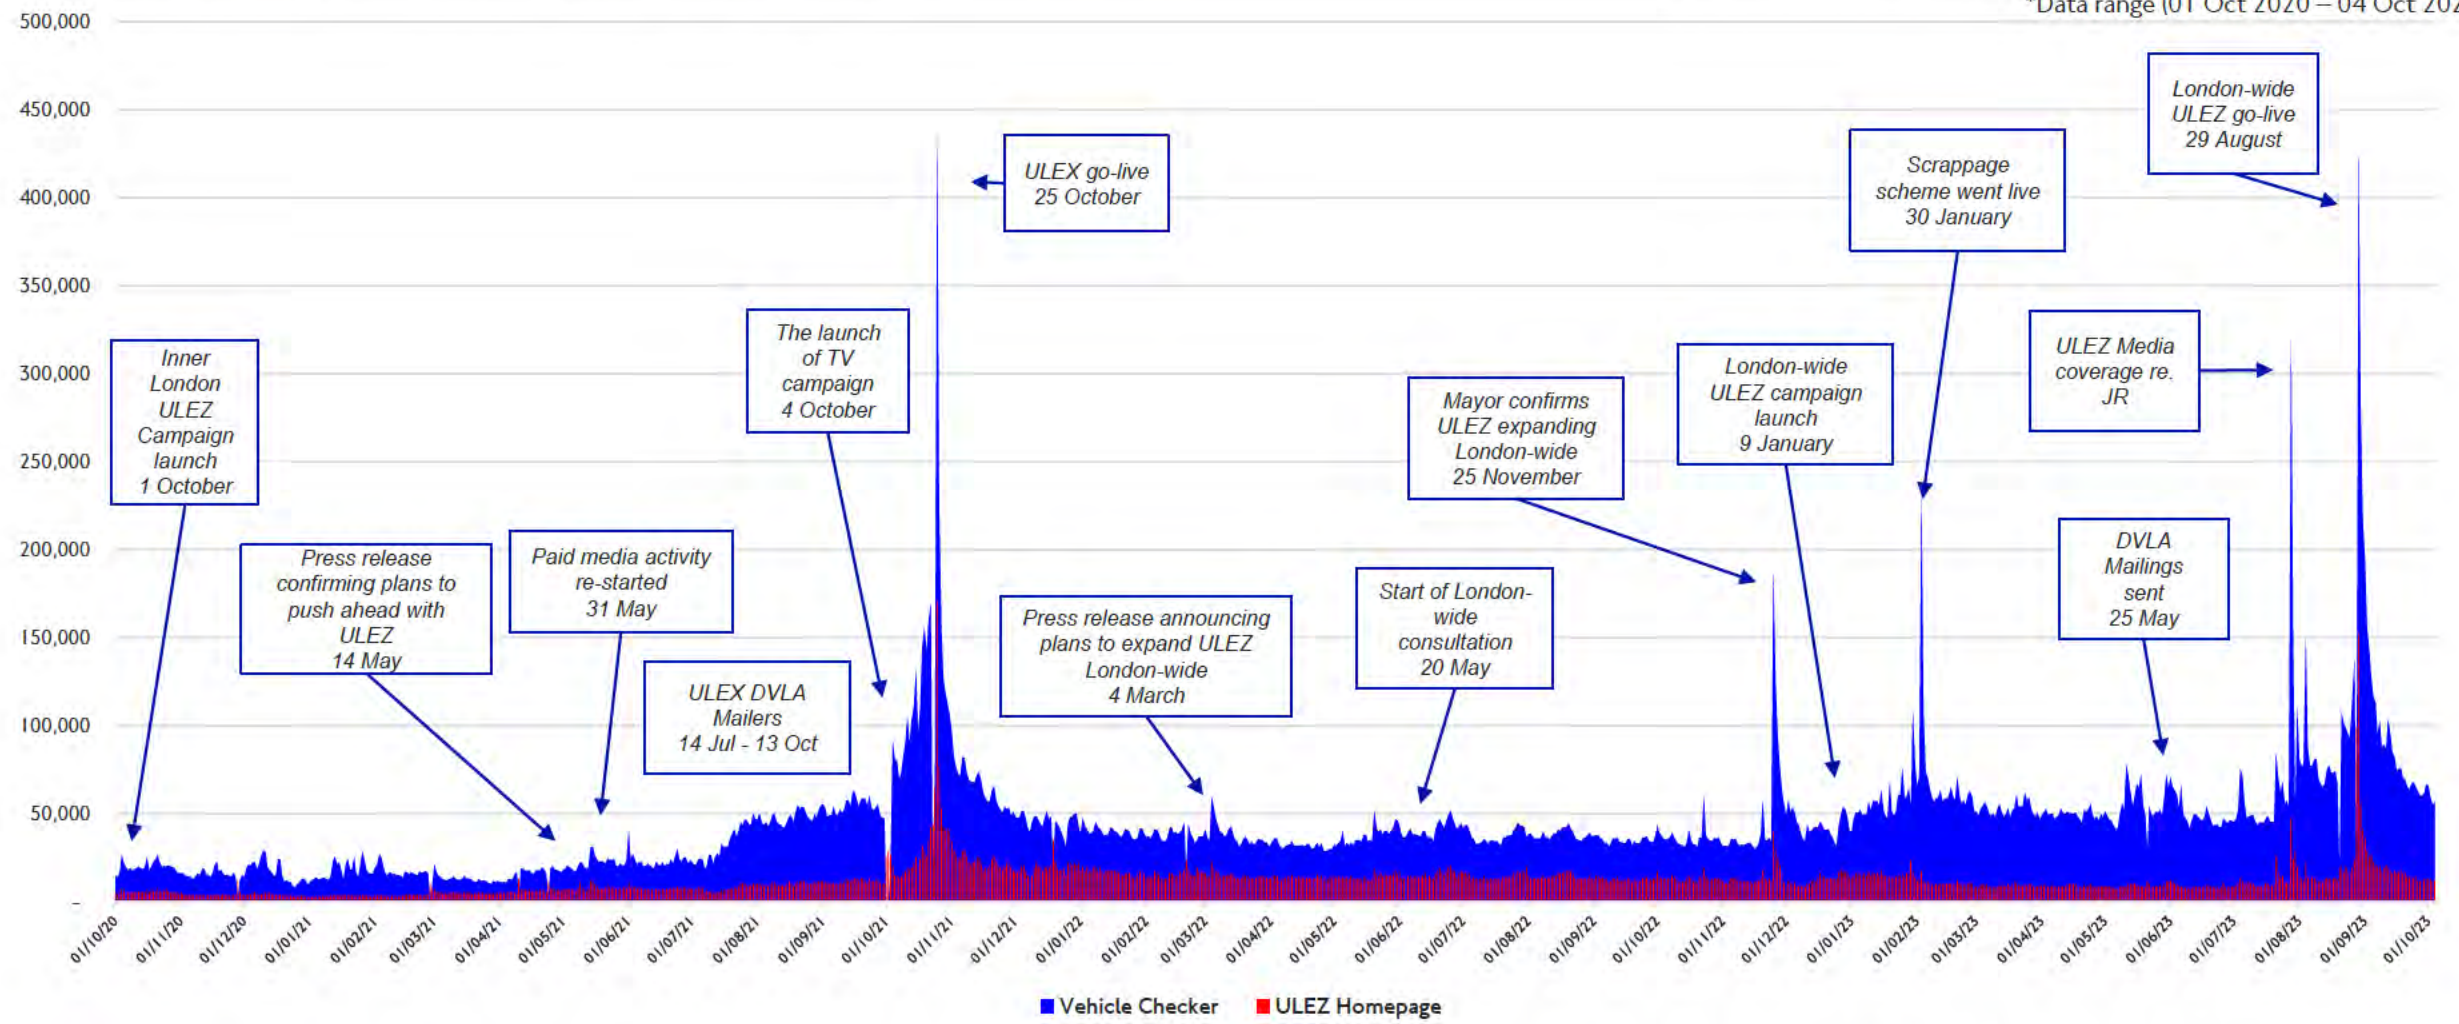

2 Vehicle Checker summary from 1 Oct '20

Page	Total Page Views*	Total Unique Visits*
Check your Vehicle	48,199,741	24,760,272
ULEZ Homepage	13,850,364	8,689,891

*Data range (01 Oct 2020 – 04 Oct 2023)

From 1 Oct 2020 Vehicle Checker Vs. ULEZ Web Page Views

*Page views - count the number of times the VC page is viewed;

Unique visits - count a person who has visited the VC at least once and is counted only once in the reporting period.