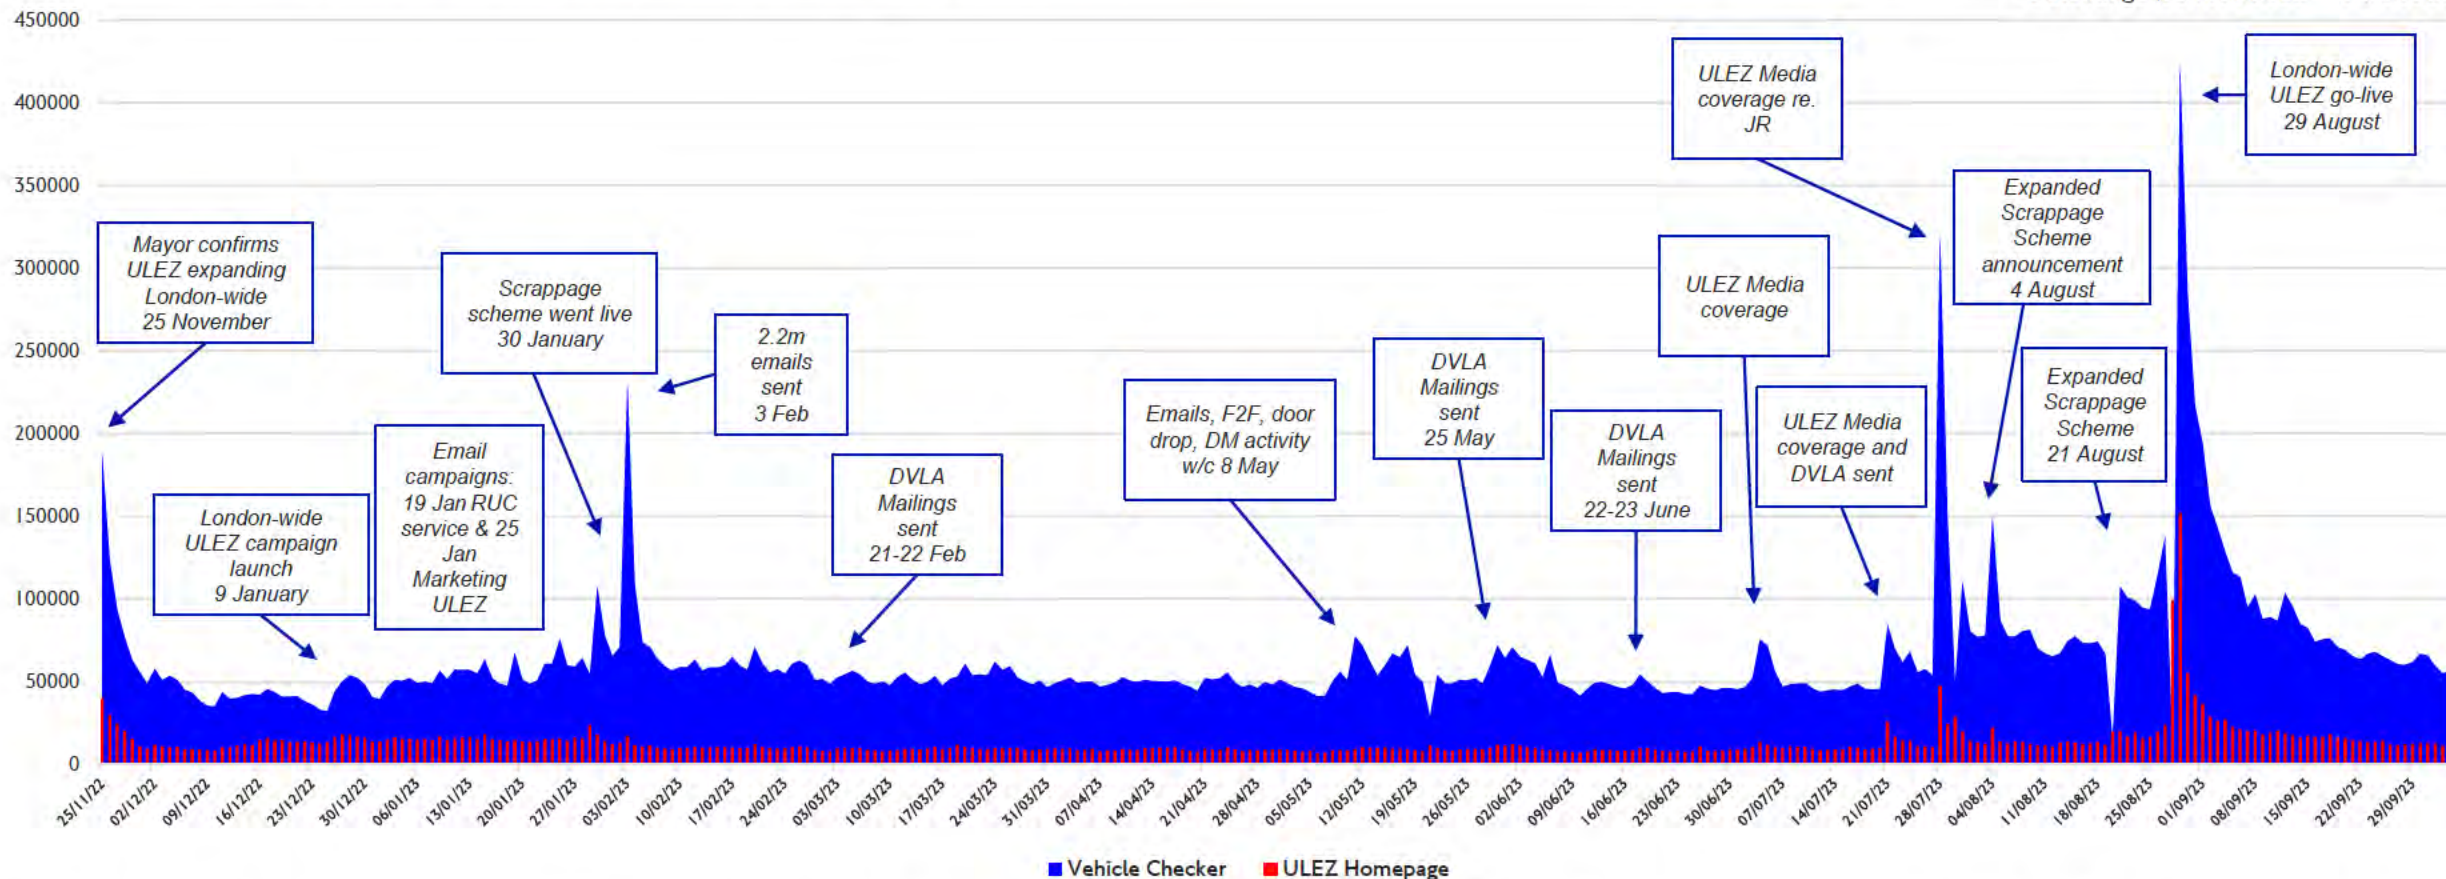

- Since 25 Nov there have been 20.2m page views and 10.2m unique visitors to the Vehicle Checker.
- There have been an additional 427k page views and 204k unique visits since last week's update on 28 September.
- We are achieving an average of 64k daily page views and 33k daily unique visitors.

Page	Total Page Views*	Total Unique Visits*
Check your Vehicle	20,186,193	10,219,894
ULEZ 2023 Campaign page	2,222,518	1,653,563

*Data range (25 Nov 2022 – 04 Oct 2023)

- Since 25 Nov there have been 20.2m page views and 10.2m unique visitors to the Vehicle Checker. There have been an additional 427k page views and 204k unique visits since last week's update on 28 September. We are achieving an average of 64k daily page views and 33k daily unique visitors.