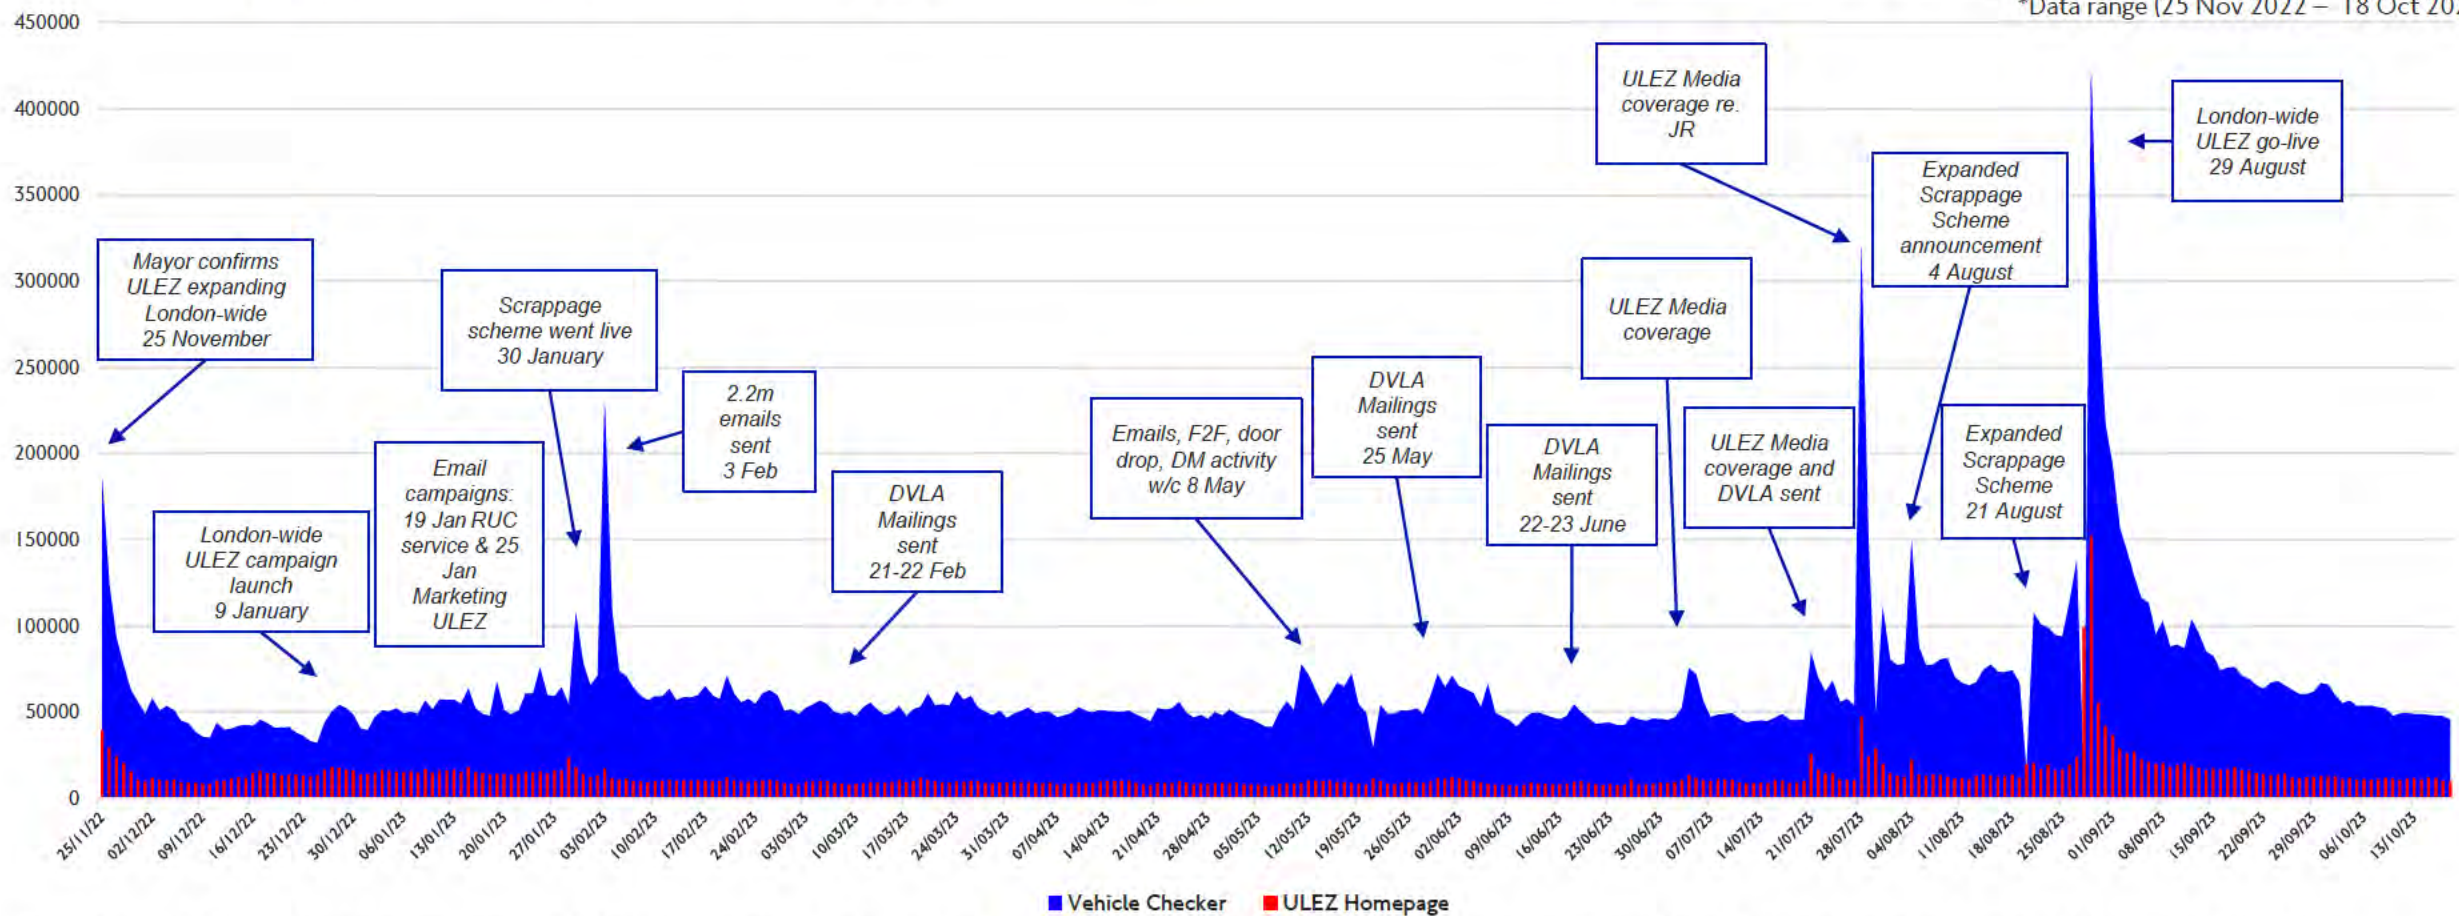

Page	Total Page Views*	Total Unique Visits*
Check your Vehicle	20,886,647	10,599,452
ULEZ 2023 Campaign page	2,244,372	1,672,095

*Data range (25 Nov 2022 – 18 Oct 2023)

- Since 25 Nov there have been 20.9m page views and 10.6m unique visitors to the Vehicle Checker. There have been an additional 337k page views and 162k unique visits since last week's update on 12 October. We are achieving an average of 64k daily page views and 32k daily unique visitors.