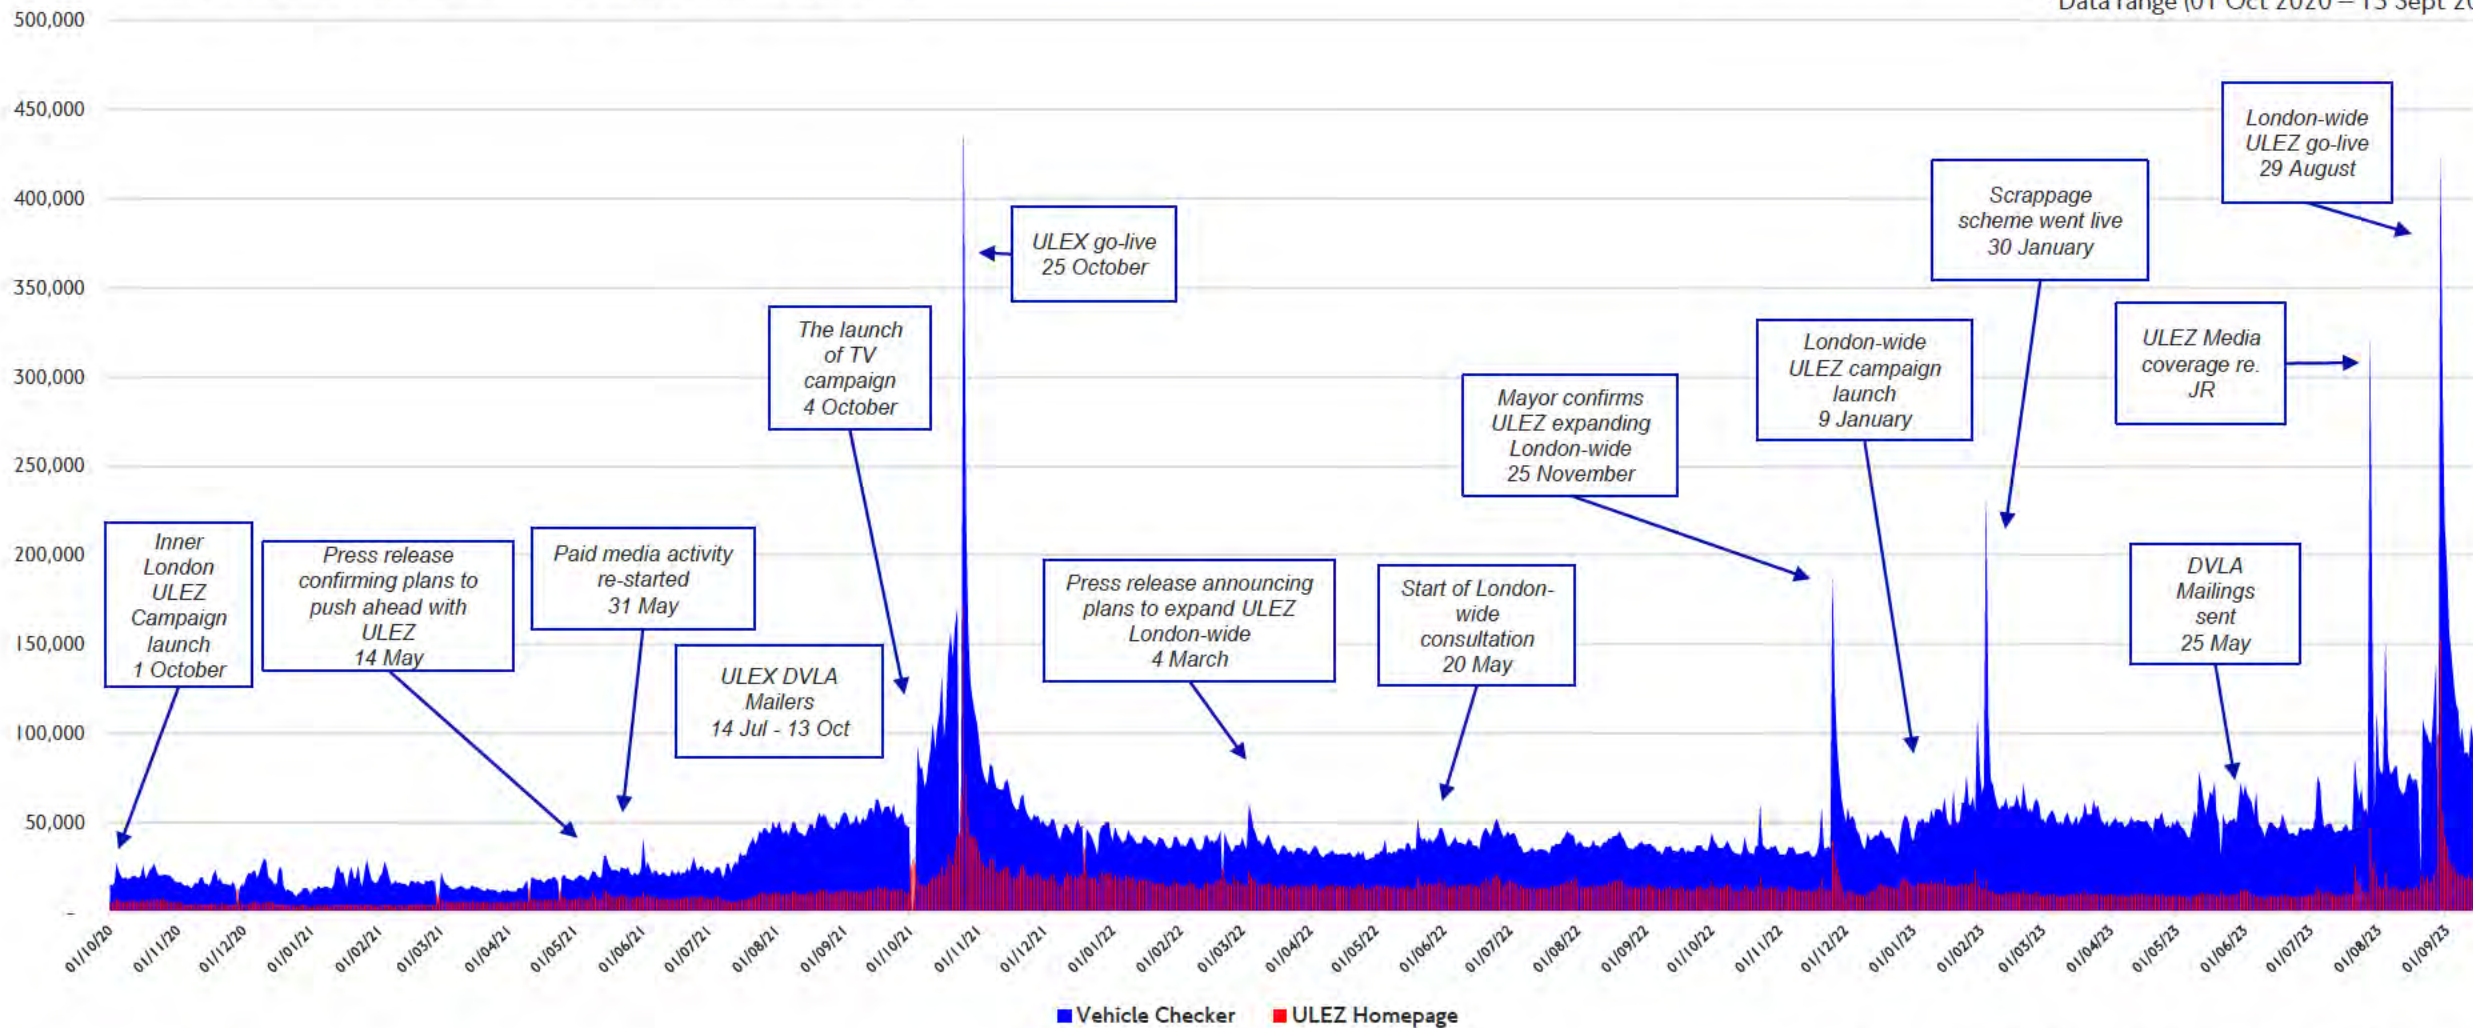

Page	Total Page Views*	Total Unique Visits*
Check your Vehicle	18,771,741	9,463,759
ULEZ 2023 Campaign page	2,167,671	1,607,701

*Data range (25 Nov 2022 – 13 Sept 2023)

- Since 25 Nov there have been 18.8m page views and 9.5m unique visitors to the Vehicle Checker. There have been an additional 661k page views and 315k unique visits since last week's update on 7 September. We are now achieving an average of 64k daily page views and 32k daily unique visitors.
- We continue to see an uplift in vehicle checking since the launch of the expansion of the ULEZ across all London boroughs.

*Page views - count the number of times the VC page is viewed;

Unique visits - count a person who has visited the VC at least once and is counted only once in the reporting period.

Vehicle Checker summary from 1 Oct '20

Page	Total Page Views*	Total Unique Visits*
Check your Vehicle	46,785,289	24,004,137
ULEZ Homepage	13,550,899	8,461,777

*Data range (01 Oct 2020 – 13 Sept 2023)

From 1 Oct 2020 Vehicle Checker Vs. ULEZ Web Page Views

*Page views - count the number of times the VC page is viewed;

Unique visits - count a person who has visited the VC at least once and is counted only once in the reporting period.

From:
Sent:
To:

19 October 2023 12:15