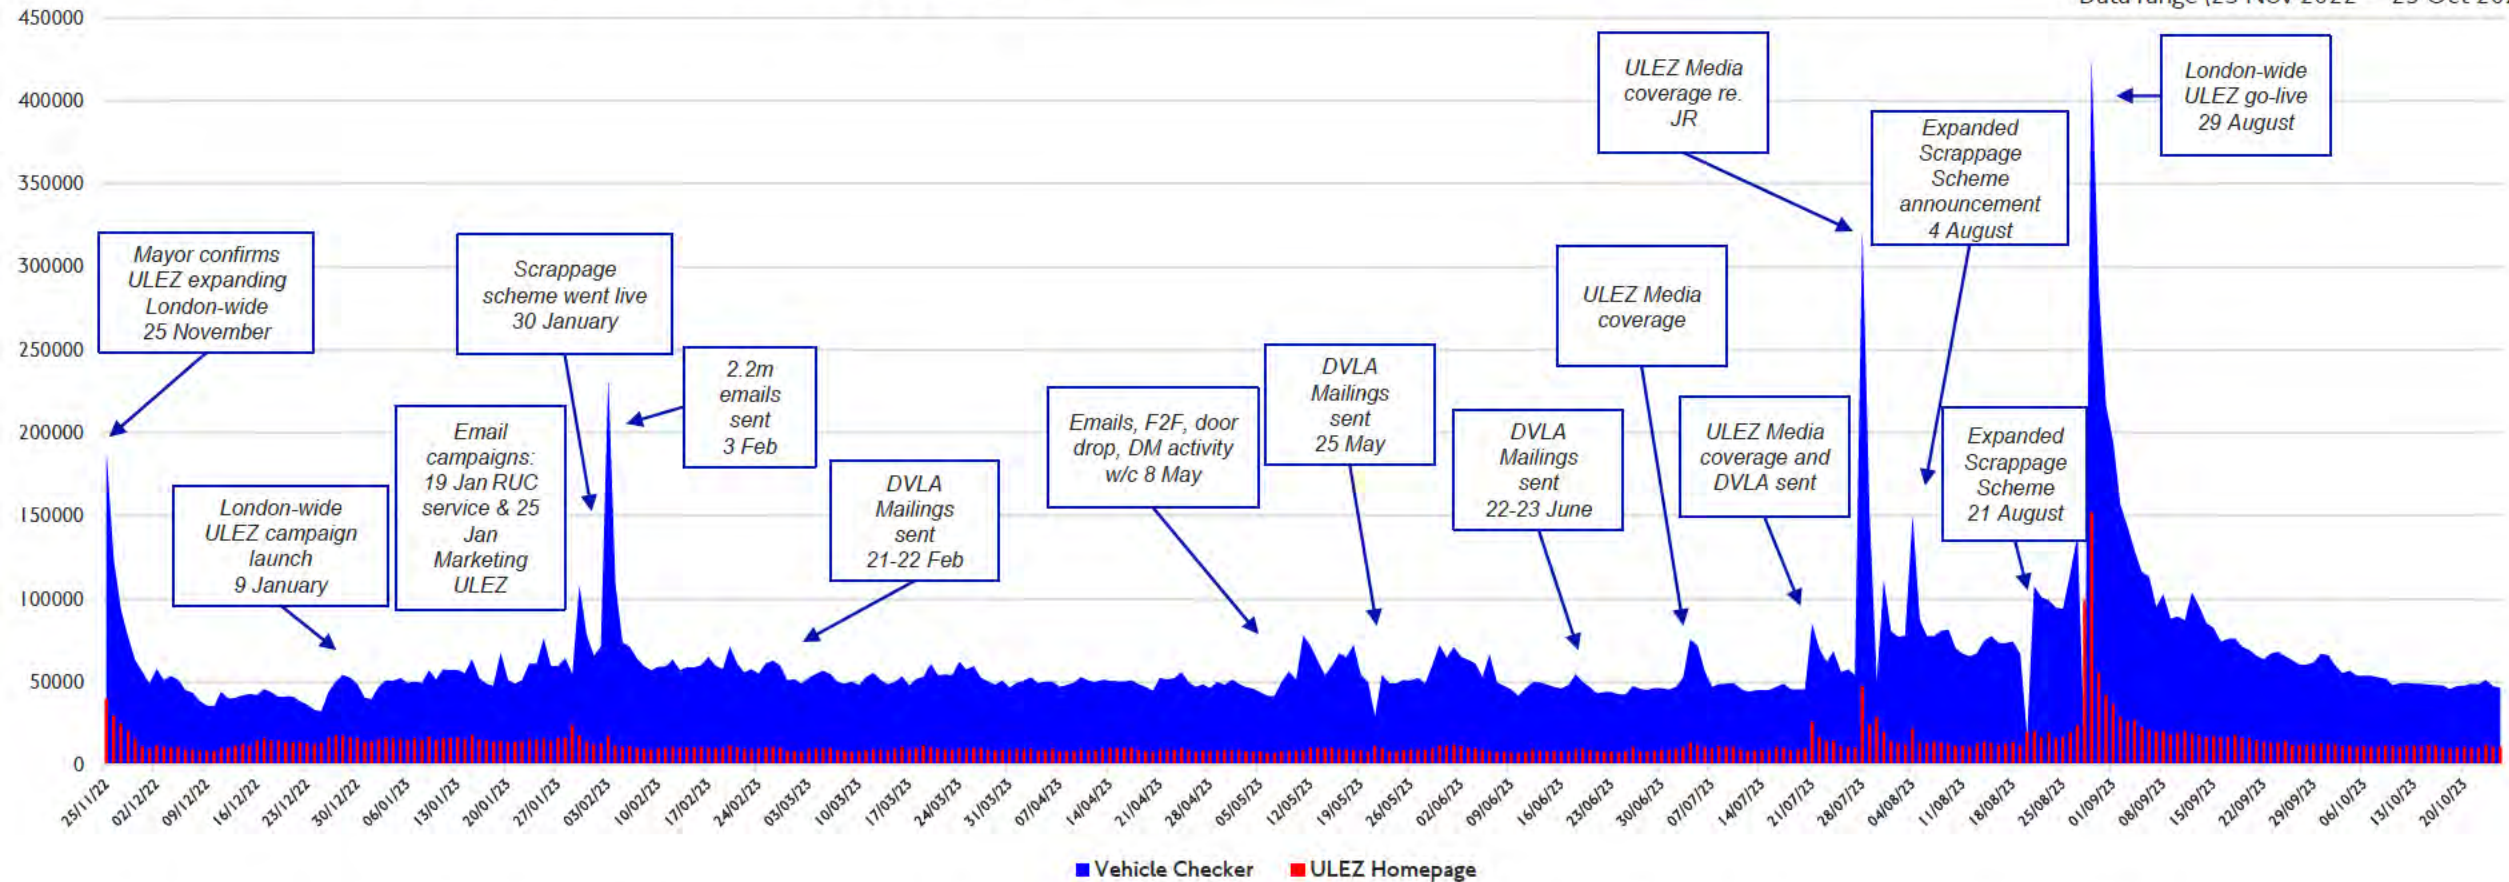

london.gov.uk;

Cc:
Subject:
Attachments:

Vehicle Checker Summary
Weekly VC summary - 26 October 2023.pdf

Hi all

Please see this week's vehicle checker summary attached.

This week's highlights include:

- Since 25 Nov there have been 21.2m page views and 10.8m unique visitors to the Vehicle Checker.
- There have been an additional 338k page views and 163k unique visits since last week's update on 19 October.
- We are achieving an average of 63k daily page views and 32k daily unique visitors.

Page	Total Page Views*	Total Unique Visits*
Check your Vehicle	21,224,607	10,783,188
ULEZ 2023 Campaign page	2,255,125	1,681,195

*Data range (25 Nov 2022 – 25 Oct 2023)

- Since 25 Nov there have been 21.2m page views and 10.8m unique visitors to the Vehicle Checker. There have been an additional 338k page views and 163k unique visits since last week's update on 19 October. We are achieving an average of 63k daily page views and 32k daily unique visitors.