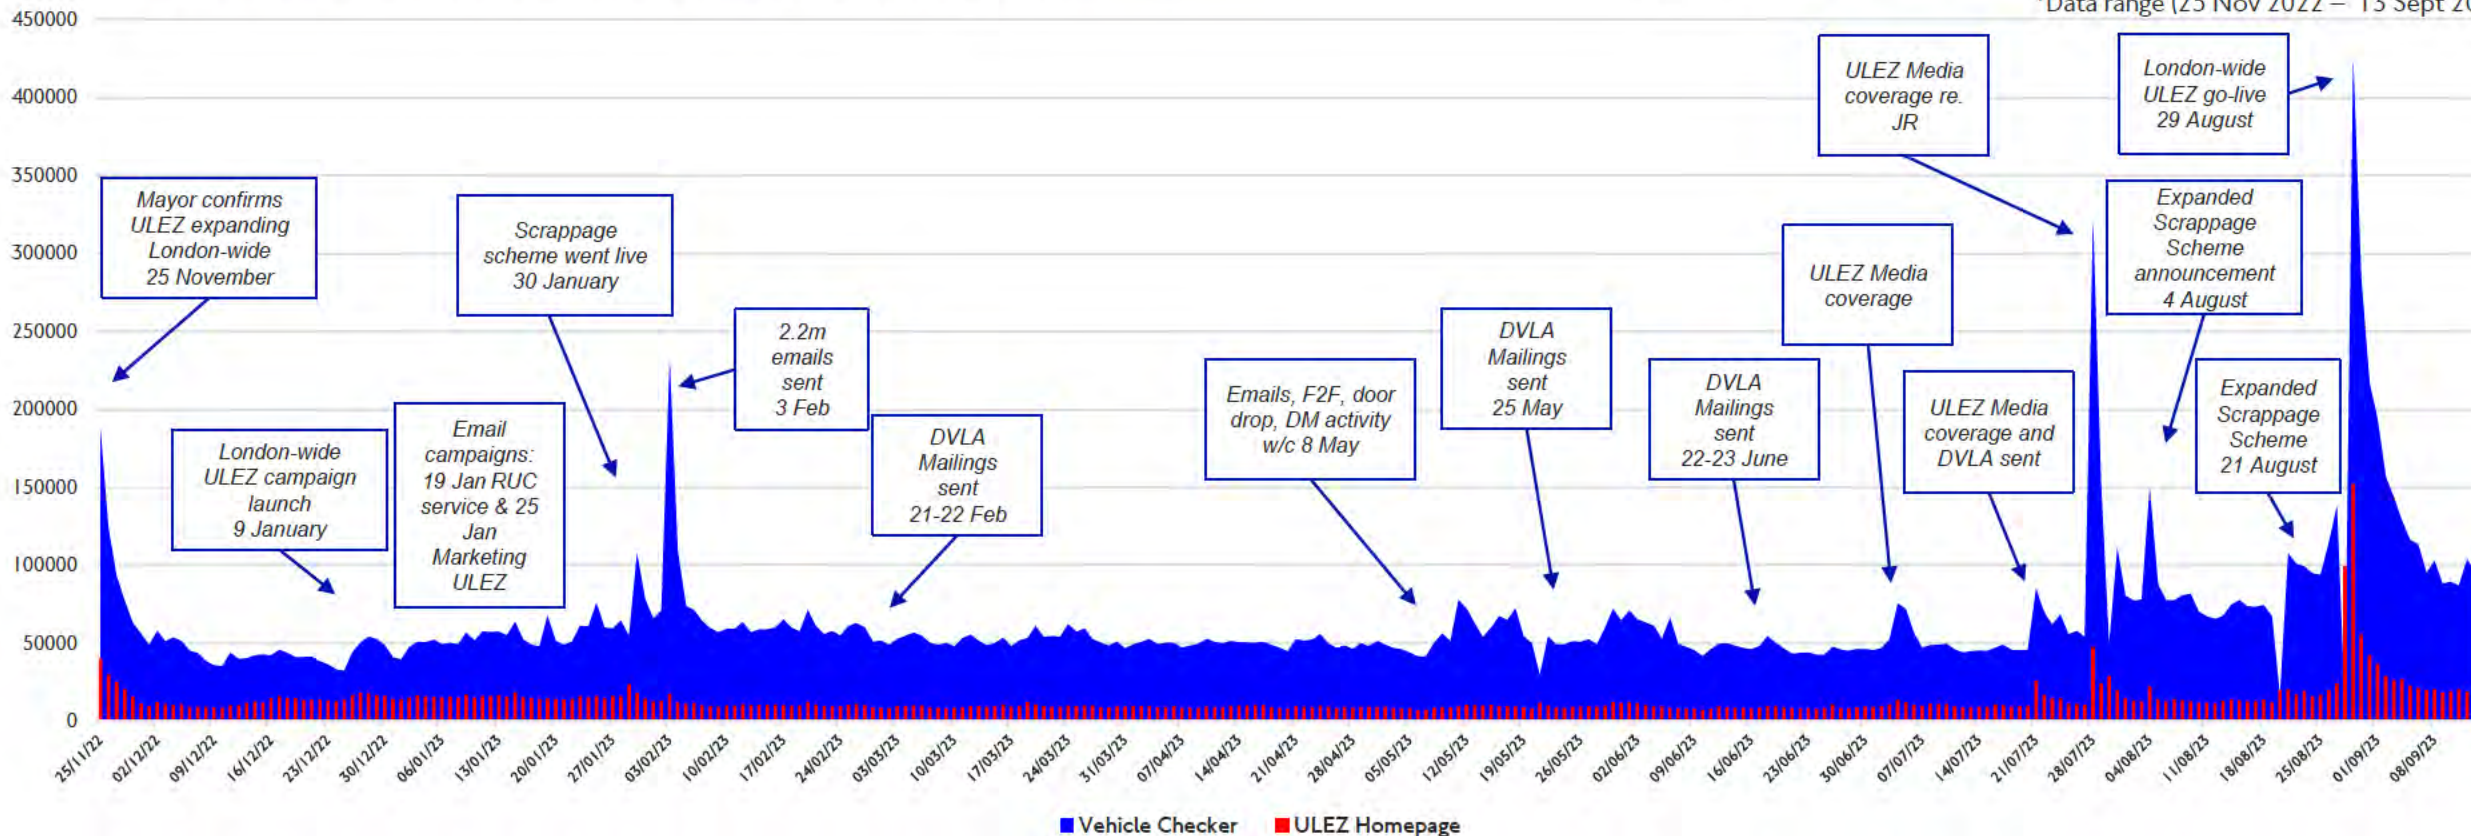

This week's highlights include:

- Since 25 Nov there have been 18.8m page views and 9.5m unique visitors to the Vehicle Checker.
- There have been an additional 661k page views and 315k unique visits since last week's update on 7 September.
- We are now achieving an average of 64k daily page views and 32k daily unique visitors.
- We continue to see an uplift in vehicle checking since the launch of the expansion of the ULEZ across all London boroughs.

Page	Total Page Views*	Total Unique Visits*
Check your Vehicle	18,771,741	9,463,759
ULEZ 2023 Campaign page	2,167,671	1,607,701

*Data range (25 Nov 2022 – 13 Sept 2023)

- Since 25 Nov there have been 18.8m page views and 9.5m unique visitors to the Vehicle Checker. There have been an additional 661k page views and 315k unique visits since last week's update on 7 September. We are now achieving an average of 64k daily page views and 32k daily unique visitors.
- We continue to see an uplift in vehicle checking since the launch of the expansion of the ULEZ across all London boroughs.